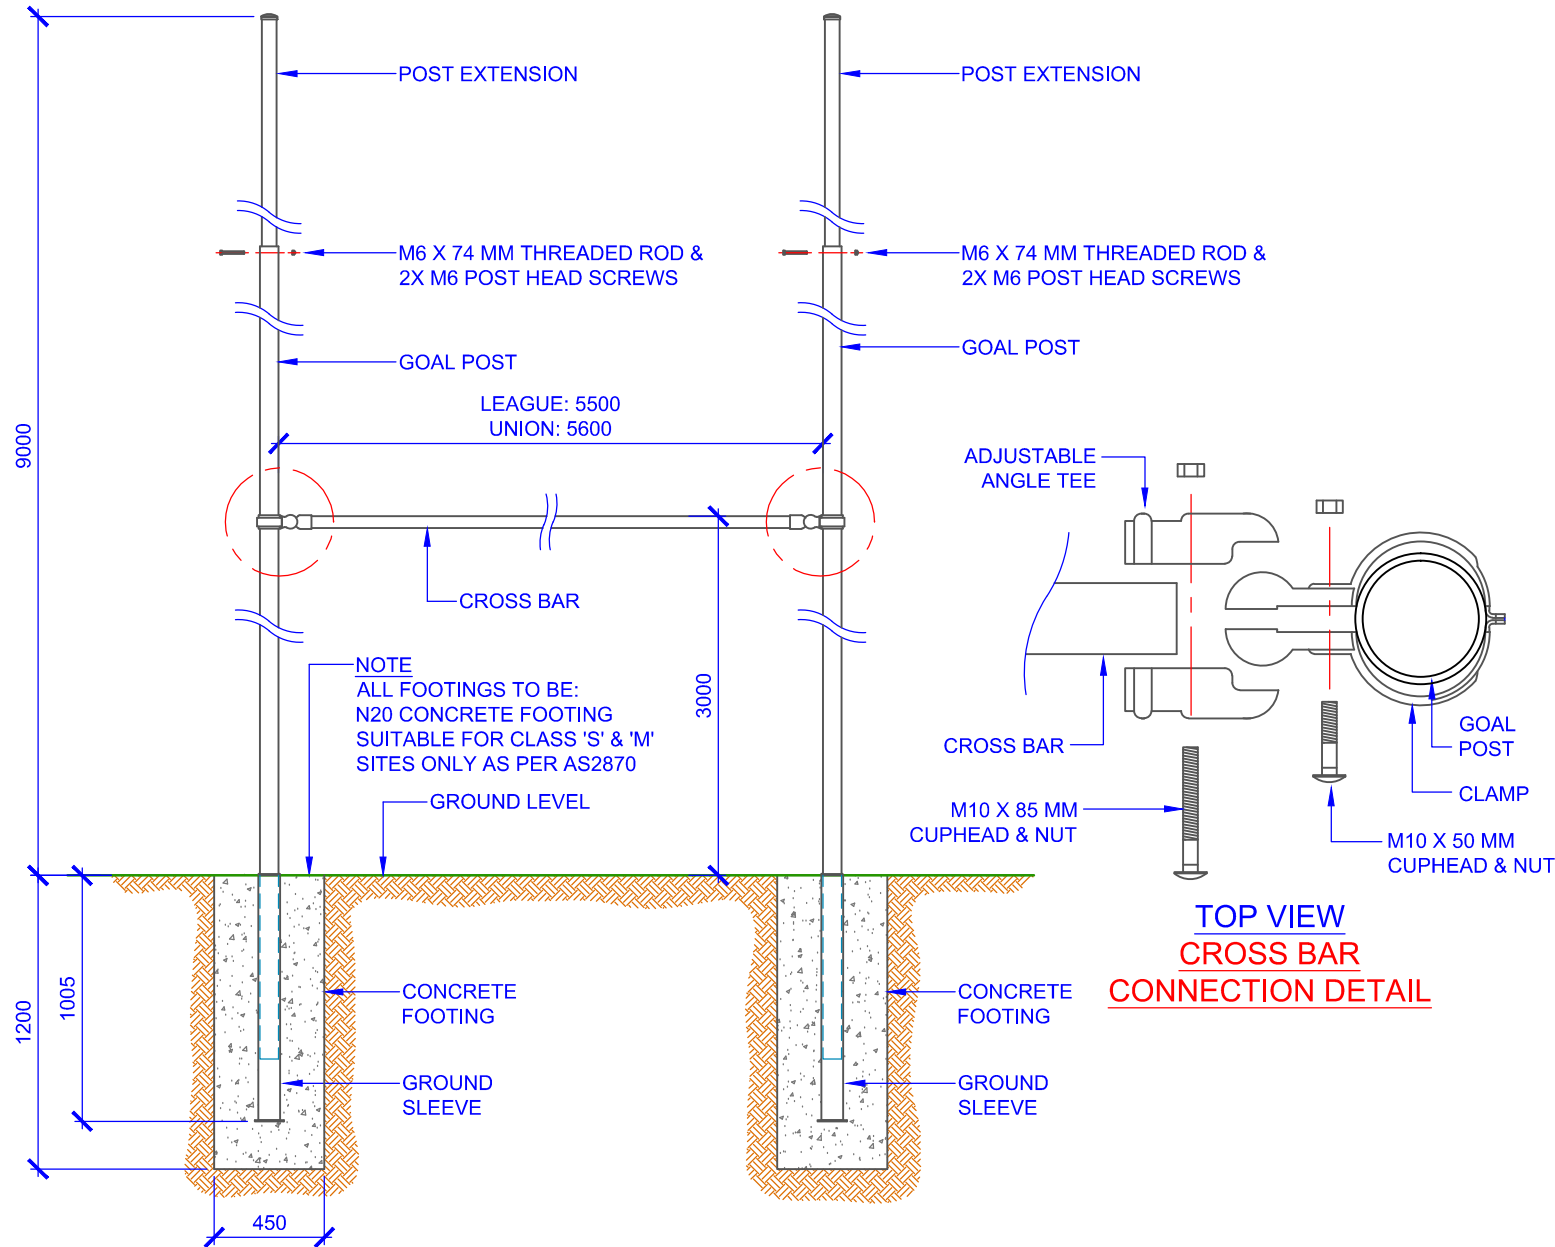

# ASSEMBLY INSTRUCTIONS

**FRONT VIEW**  
**LU9a - GOAL POST**  
 SCALE 1:30

**TOP VIEW**  
**CROSS BAR**  
**CONNECTION DETAIL**

# COMPONENTS

QTY	ITEM
2	GOAL POST 89 OD
2	POST EXTENSION 76 OD
2	GROUND SLEEVE AND CAP
1	CROSS BAR
2	ADJUSTABLE ANGLE TEE
-	-
2	M6 X 74 MM THREADED ROD
4	M6 POST HEAD SCREW
2	M10 X 50 MM CUPHEAD & NUT
2	M10 X 85 MM CUPHEAD & NUT
-	-
-	-
-	-
-	-
-	-

TITLE: <b>LU9a RUGBY GOAL POSTS</b>	
DRAWING NUMBER: LU9a ASSEMBLY	
WEIGHT:	CUBIC MEASURE
-	-

Oz Ring Pty Ltd  
 Trading as:  
**Play Hard Sports Equipment**  
 ABN 79 066 094 559  
 24 Ern Harley Drive  
 Burleigh Heads Qld 4220  
 Phone: (07) 5593 4494  
 Fax: (07) 5593 4338  
 Website: [www.playhardsports.com.au](http://www.playhardsports.com.au)  
 Email: [email@playhardsports.com.au](mailto:email@playhardsports.com.au)