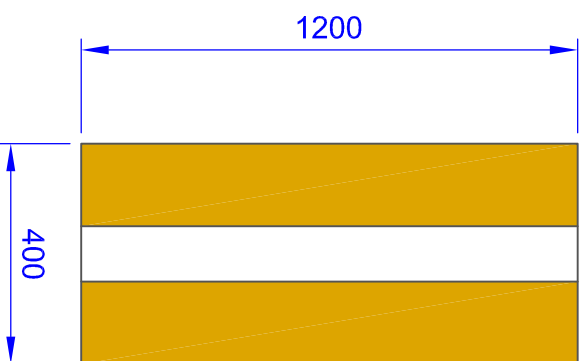

**POLE FOOTING
A (X4)**

**ANCHOR FOOTING
B (X10)**

125 X 125 X 900 MM
STEEL SLEEVE

COMPONENTS

QTY	ITEM
4	FOOTING SLEEVES & CAPS
10	D ANCHOR ROPE TIES
-	-
-	-
-	-
-	-
-	-
-	-
-	-
-	-

TITLE:
APOLLO DISCUS CAGE