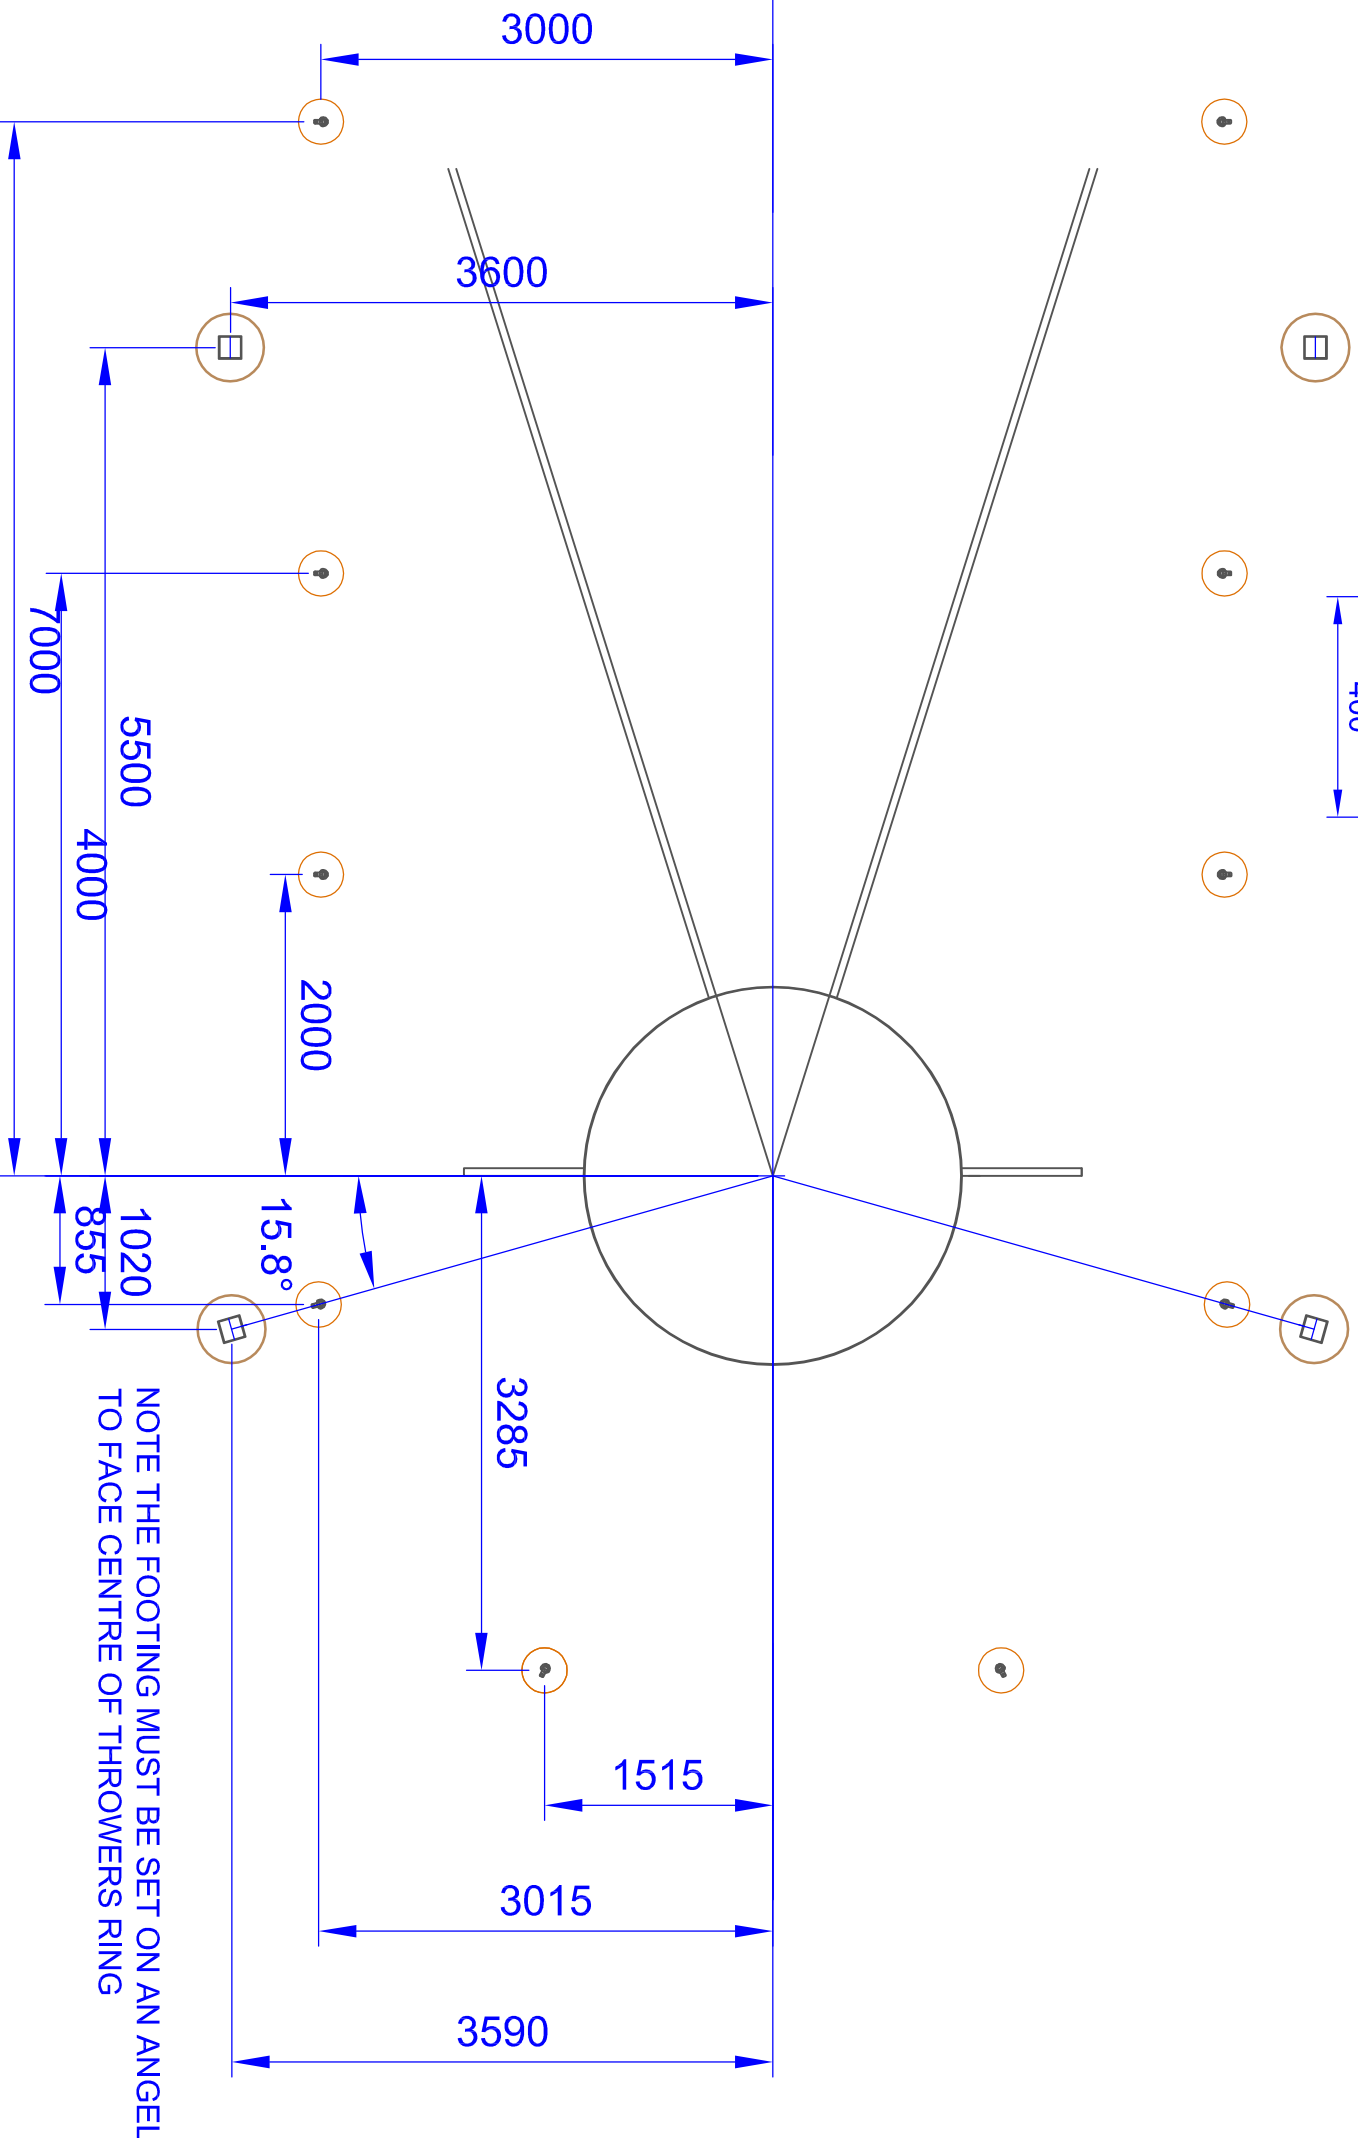

**POLE FOOTING
A (X4)**

**ANCHOR FOOTING
B (X10)**

125 X 125 X 900 MM
STEEL SLEEVE

COMPONENTS

QTY	ITEM
4	FOOTING SLEEVES & CAPS
10	D ANCHOR ROPE TIES
-	-
-	-
-	-
-	-
-	-
-	-
-	-
-	-

TITLE:
APOLLO DISCUS CAGE