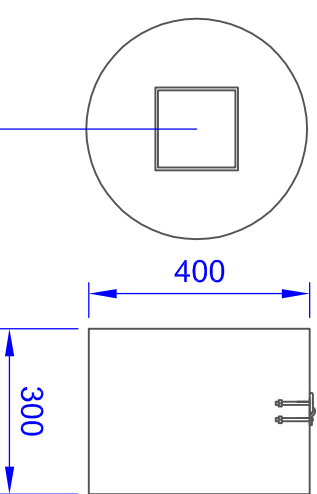

**POLE FOOTING
A (X4)**

**ANCHOR FOOTING
B (X10)**

125 X 125 X 900 MM
STEEL SLEEVE

COMPONENTS

QTY	ITEM
4	FOOTING SLEEVES & CAPS
10	D ANCHOR ROPE TIES
-	-
-	-
-	-
-	-
-	-
-	-
-	-
-	-

TITLE:
APOLLO DISCUS CAGE