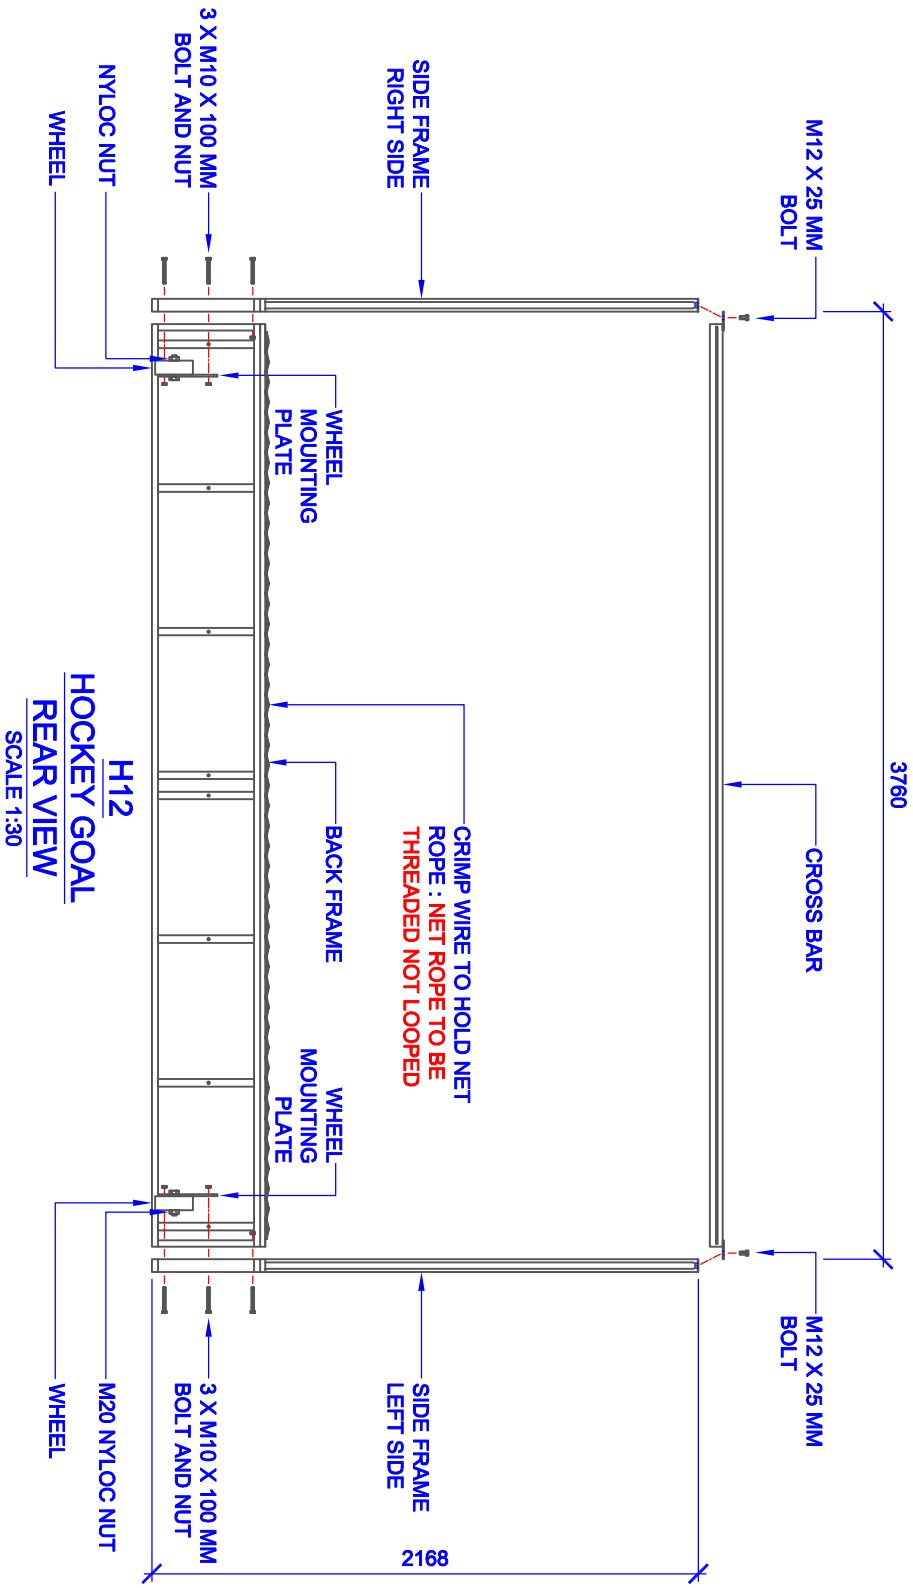

# ASSEMBLY INSTRUCTIONS

## COMPONENTS

QTY	ITEM
2	CROSS BAR
2	SIDE FRAME (RIGHT)
2	SIDE FRAME (LEFT)
2	BACK FRAME
4	WHEEL MOUNTING PLATE
4	150 MM DIA. WHEEL
12	M10 X 100 MM BOLT, NUT & SPRING WASHER
4	NYLOC NUT
4	M12 X 25 MM BOLT
2	HN2 NET (IF REQUIRED)
2	LENGTHS NET ROPE - 7750 MM
2	LENGTHS NET ROPE - 6650 MM
-	-
-	-

TITLE: H12 HOCKEY GOAL

DRAWING NUMBER: H12 ASSEMBLY

WEIGHT: - CUBIC MEASURE -

Oz Ring Pty Ltd

Trading as:

Play Hard Sports Equipment

ABN 79 066 094 559

24 Ern Harley Drive