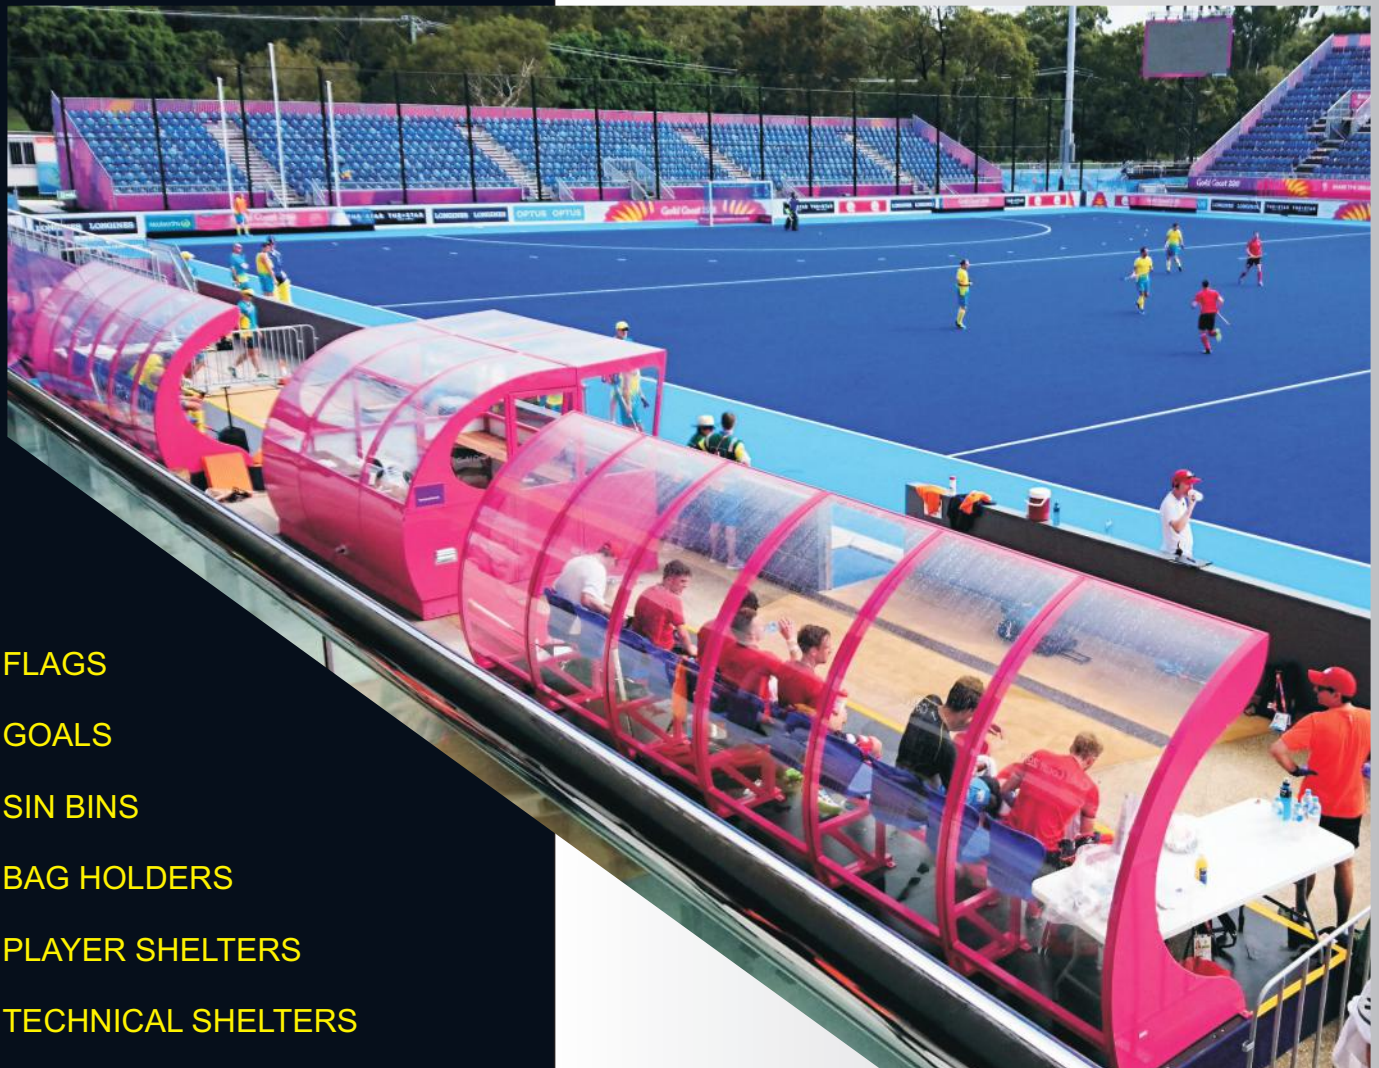

# HOCKEY

INNOVATIVE SPORTS EQUIPMENT FOR THE WORLD

FLAGS

GOALS

SIN BINS

BAG HOLDERS

PLAYER SHELTERS

TECHNICAL SHELTERS

**NEW**

**Fortress Goal**

- International standard  
The Fortress hockey goal is an international standard goal complying to FIH regulations and features a unique unobtrusive net support frame.

- \* Unique support frame reduces net sag and allows more room inside the goal. The horizontal frame is less obtrusive than vertical end panel frames.
- \* 4mm tapered woven polypropylene net.
- \* 75 x 50mm section thick wall aluminium uprights and cross bar to withstand ball impact.
- \* Net attachment rods along the goal mouth and boards.
- \* Synthetic grass board lining to reduce noise and ball impact.
- \* Rear board is internally weighted to prevent movement from player impact.
- \* Aluminium box section side boards are welded to the uprights.
- \* Rear wheels for easy movement.
- \* Australian made.
- \* Choice of frame colours.

Twin bench technical shelter with power (10 person max.)

4 person technical shelter

**TECHNICAL SHELTERS**

Shelters can be made in various sizes from a 12 person shelter with power and lights as used in the 2018 Commonwealth Games or a standard 4 person shelter with bench seats and table for two officials which suits most club grounds. Choice of colours.