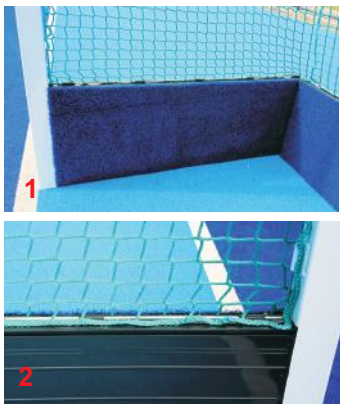

**NEW**

**Fortress Goal**

- International standard  
The Fortress hockey goal is an international standard goal complying to FIH regulations and features a unique unobtrusive net support frame.

- \* Unique support frame reduces net sag and allows more room inside the goal. The horizontal frame is less obtrusive than vertical end panel frames.
- \* 4mm tapered woven polypropylene net.
- \* 75 x 50mm section thick wall aluminium uprights and cross bar to withstand ball impact.
- \* Net attachment rods along the goal mouth and boards.
- \* Synthetic grass board lining to reduce noise and ball impact.
- \* Rear board is internally weighted to prevent movement from player impact.
- \* Aluminium box section side boards are welded to the uprights.
- \* Rear wheels for easy movement.
- \* Australian made.
- \* Choice of frame colours.

1. Synthetic grass lining.
2. Rail net attachment.
3. Net support frame at top of goal makes a neater appearance and reduces net sag.
4. rear wheels.

Aurora player shelter available for 2, 4, 6, 8, 10, 12 persons

**PLAYER AND TECHNICAL SHELTER FEATURES**

- \* Made from aluminium with bench seat and backrest as standard. Bucket seats optional.
- \* Diffuse polycarbonate roof keeps players cooler than clear sheeting.
- \* Airflow at ground level keeps the shelter cooler and also allows debris to pass through.
- \* 550mm of space for each person.
- \* Roof height 2200mm with 600mm of roof overhang from the centre of the seat.
- \* supplied in kit for to reduce transport costs. Also available fully assembled.
- \* Drink holder racks optional.
- \* Bag hooks at rear optional.
- \* Available in 2, 4, 6, 8, 10 and 12 person sizes.
- \* Choice of colours.
- \* Bolts down the a concrete slab.

**SIN BIN**

Sin Bins can be made to mach player shelters or comprise of a free standing aluminium bench seat.

**CORNER FLAG**

Flag on a 30mm fibreglass pole with free standing base. can also be supplied with ground sockets.