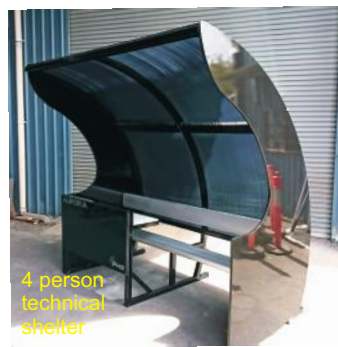

Twin bench technical shelter with power (10 person max.)

4 person technical shelter

TECHNICAL SHELTERS

Shelters can be made in various sizes from a 12 person shelter with power and lights as used in the 2018 Commonwealth Games or a standard 4 person shelter with bench seats and table for two officials which suits most club grounds. Choice of colours.