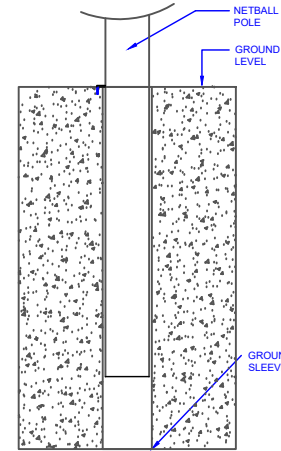

ASSEMBLY INSTRUCTIONS

SIDE VIEW
NS60 NETBALL TOWER
 SCALE 1:30

SIDE VIEW
GROUND SLEEVE DETAIL
 SCALE 1:5

TOP VIEW
DETAIL 1
 SCALE 1:5

COMPONENTS

QTY	ITEM
1	MAIN POST
1	NETBALL RING
1	NETBALL NET
2	M10 X 90 MM BOLT & NYLOC NUT
2	M10 FLAT WASHER
1	GROUND SLEEVE
-	-
-	-
-	-
-	-
-	-
-	-
-	-
-	-

TITLE: **NS60 NETBALL TOWER**

DRAWING NUMBER: **NS60 ASSEMBLY**

WEIGHT: - CUBIC MEASURE -

Oz Ring Pty Ltd
 Trading as:
Play Hard Sports Equipment
 ABN 79 066 094 559
 24 Ern Harley Drive
 Burleigh Heads Qld 4220
 Phone: (07) 5593 4494
 Fax: (07) 5593 4338
 Website: www.playhardsports.com.au
 Email: email@playhardsports.com.au