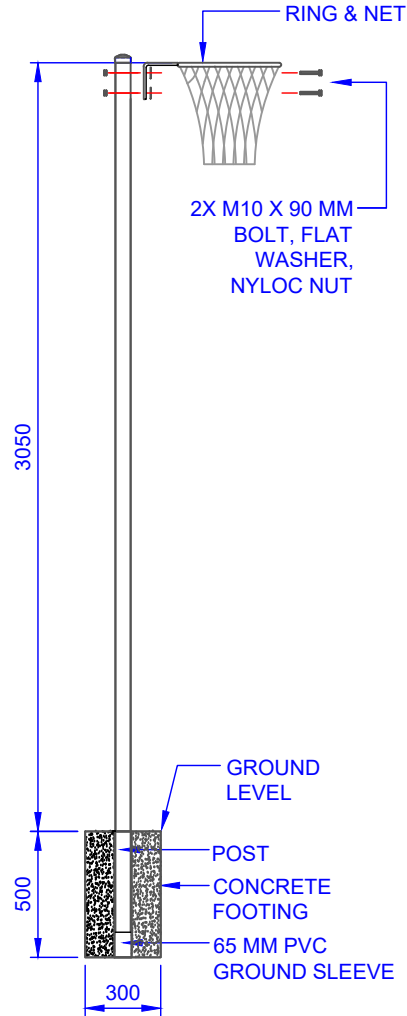

ASSEMBLY INSTRUCTIONS

SIDE VIEW
NS60 NETBALL TOWER
 SCALE 1:30

SIDE VIEW
GROUND SLEEVE DETAIL
 SCALE 1:5

TOP VIEW
DETAIL 1
 SCALE 1:5

COMPONENTS

QTY	ITEM
1	MAIN POST
1	NETBALL RING
1	NETBALL NET
2	M10 X 90 MM BOLT & NYLOC NUT
2	M10 FLAT WASHER
1	GROUND SLEEVE
-	-
-	-
-	-
-	-
-	-
-	-
-	-
-	-

TITLE: **NS60 NETBALL TOWER**

DRAWING NUMBER: **NS60 ASSEMBLY**

WEIGHT: - CUBIC MEASURE -

Oz Ring Pty Ltd
 Trading as:
Play Hard Sports Equipment
 ABN 79 066 094 559
 24 Ern Harley Drive
 Burleigh Heads Qld 4220
 Phone: (07) 5593 4494
 Fax: (07) 5593 4338
 Website: www.playhardsports.com.au
 Email: email@playhardsports.com.au