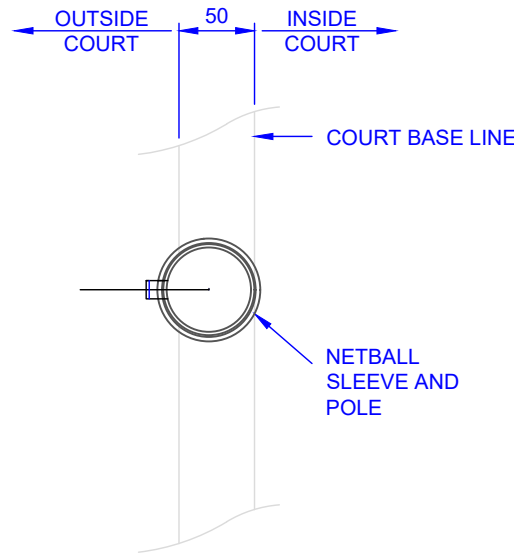

ASSEMBLY INSTRUCTIONS

SIDE VIEW
NS60 NETBALL TOWER
 SCALE 1:30

SIDE VIEW
GROUND SLEEVE DETAIL
 SCALE 1:5

TOP VIEW
DETAIL 1
 SCALE 1:5

COMPONENTS

QTY	ITEM
1	MAIN POST
1	NETBALL RING
1	NETBALL NET
2	M10 X 90 MM BOLT & NYLOC NUT
2	M10 FLAT WASHER
1	GROUND SLEEVE
-	-
-	-
-	-
-	-
-	-
-	-
-	-
-	-

TITLE: **NS60 NETBALL TOWER**

DRAWING NUMBER: **NS60 ASSEMBLY**

WEIGHT: - CUBIC MEASURE -

Oz Ring Pty Ltd
 Trading as:
Play Hard Sports Equipment
 ABN 79 066 094 559
 24 Ern Harley Drive
 Burleigh Heads Qld 4220
 Phone: (07) 5593 4494
 Fax: (07) 5593 4338
 Website: www.playhardsports.com.au
 Email: email@playhardsports.com.au