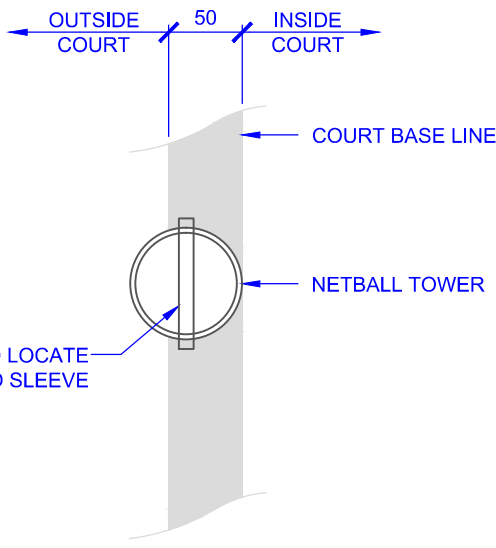

ASSEMBLY INSTRUCTIONS

COMPONENTS

QTY	ITEM
1	MAIN POST (LOWER SECTION)
1	MAIN POST (UPPER SECTION)
1	NETBALL RING & NET
2	M10 X 90 MM BOLT, DOUBLE FLAT WASHER, SPRING WASHER & NUT
1	M10 TRI WHEEL
-	-
-	-
-	-
-	-
-	-
-	-
-	-
-	-
-	-

TITLE:
NS76t TELESCOPIC NETBALL TOWER

DRAWING NUMBER:
NS76t ASSEMBLY

WEIGHT: - CUBIC MEASURE -

Oz Ring Pty Ltd
 Trading as:
Play Hard Sports Equipment
 ABN 79 066 094 559
 24 Ern Harley Drive
 Burleigh Heads Qld 4220
 Phone: (07) 5593 4494
 Fax: (07) 5593 4338
 Website: www.playhardsports.com.au
 Email: email@playhardsports.com.au

NS76T NETBALL TOWER
SCALE 1:30

**TOP VIEW
DETAIL 1**
SCALE 1:5