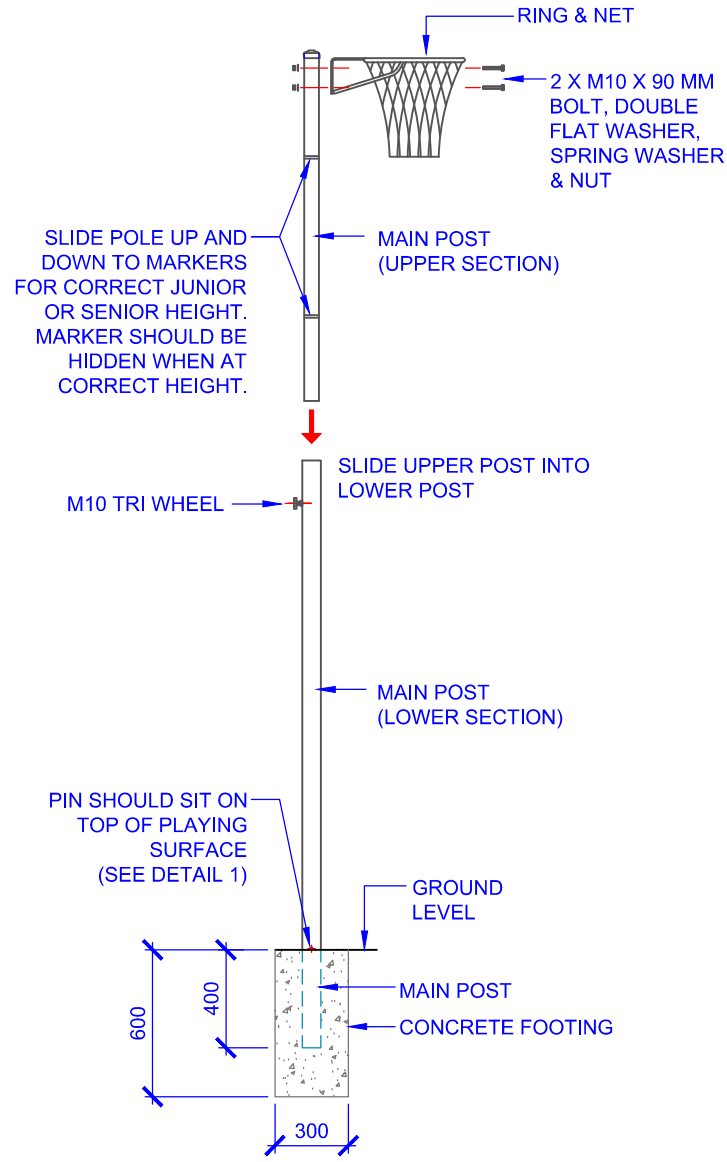

ASSEMBLY INSTRUCTIONS

COMPONENTS

QTY	ITEM
1	MAIN POST (LOWER SECTION)
1	MAIN POST (UPPER SECTION)
1	NETBALL RING & NET
2	M10 X 90 MM BOLT, DOUBLE FLAT WASHER, SPRING WASHER & NUT
1	M10 TRI WHEEL
-	-
-	-
-	-
-	-
-	-
-	-
-	-
-	-
-	-

TITLE:
NS76t TELESCOPIC NETBALL TOWER

DRAWING NUMBER:
NS76t ASSEMBLY

WEIGHT: - CUBIC MEASURE -

Oz Ring Pty Ltd
 Trading as:
Play Hard Sports Equipment
 ABN 79 066 094 559
 24 Ern Harley Drive
 Burleigh Heads Qld 4220
 Phone: (07) 5593 4494
 Fax: (07) 5593 4338
 Website: www.playhardsports.com.au
 Email: email@playhardsports.com.au

NS76T NETBALL TOWER
SCALE 1:30

**TOP VIEW
DETAIL 1**
SCALE 1:5