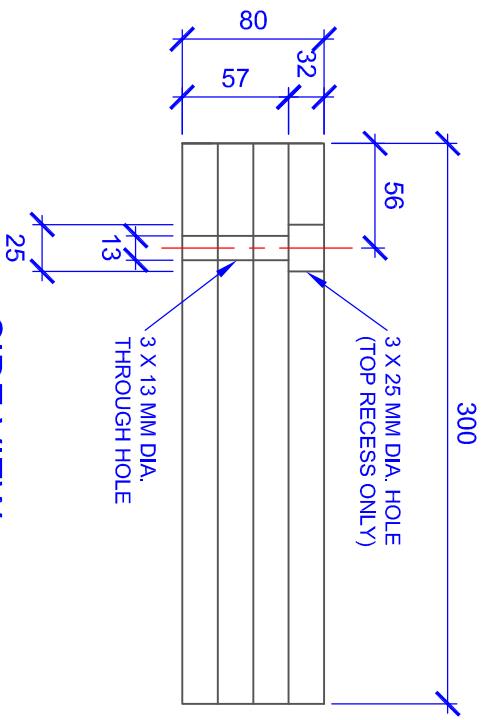

TOP VIEW
TSP35
SHOT PUT TOE BOARD
 4 X 19 MM SHEETS
 PVC FOAM GLUED TOGETHER
 SCALE 1:5

SIDE VIEW
SHOT PUT TOE BOARD

4 X 19 MM PVC FOAM GLUED TOGETHER

| | | |
|--|---------------|----------------|
| TITLE: | | TSP35 ASSEMBLY |
| DRAWING NUMBER: | | - ASSEMBLY |
| WEIGHT: | CUBIC MEASURE | - |
|  PlayHard <small>SPORTS EQUIPMENT</small> | | |
| Oz Ring Pty Ltd Trading as: Play Hard Sports Equipment ABN 79 066 094 559 24 Ern Harley Drive Burliegh Heads Qld 4220 Phone: (07) 5593 4494 Fax: (07) 5593 4338 Website: www.playhardsports.com.au Email: email@playhardsports.com.au | | |