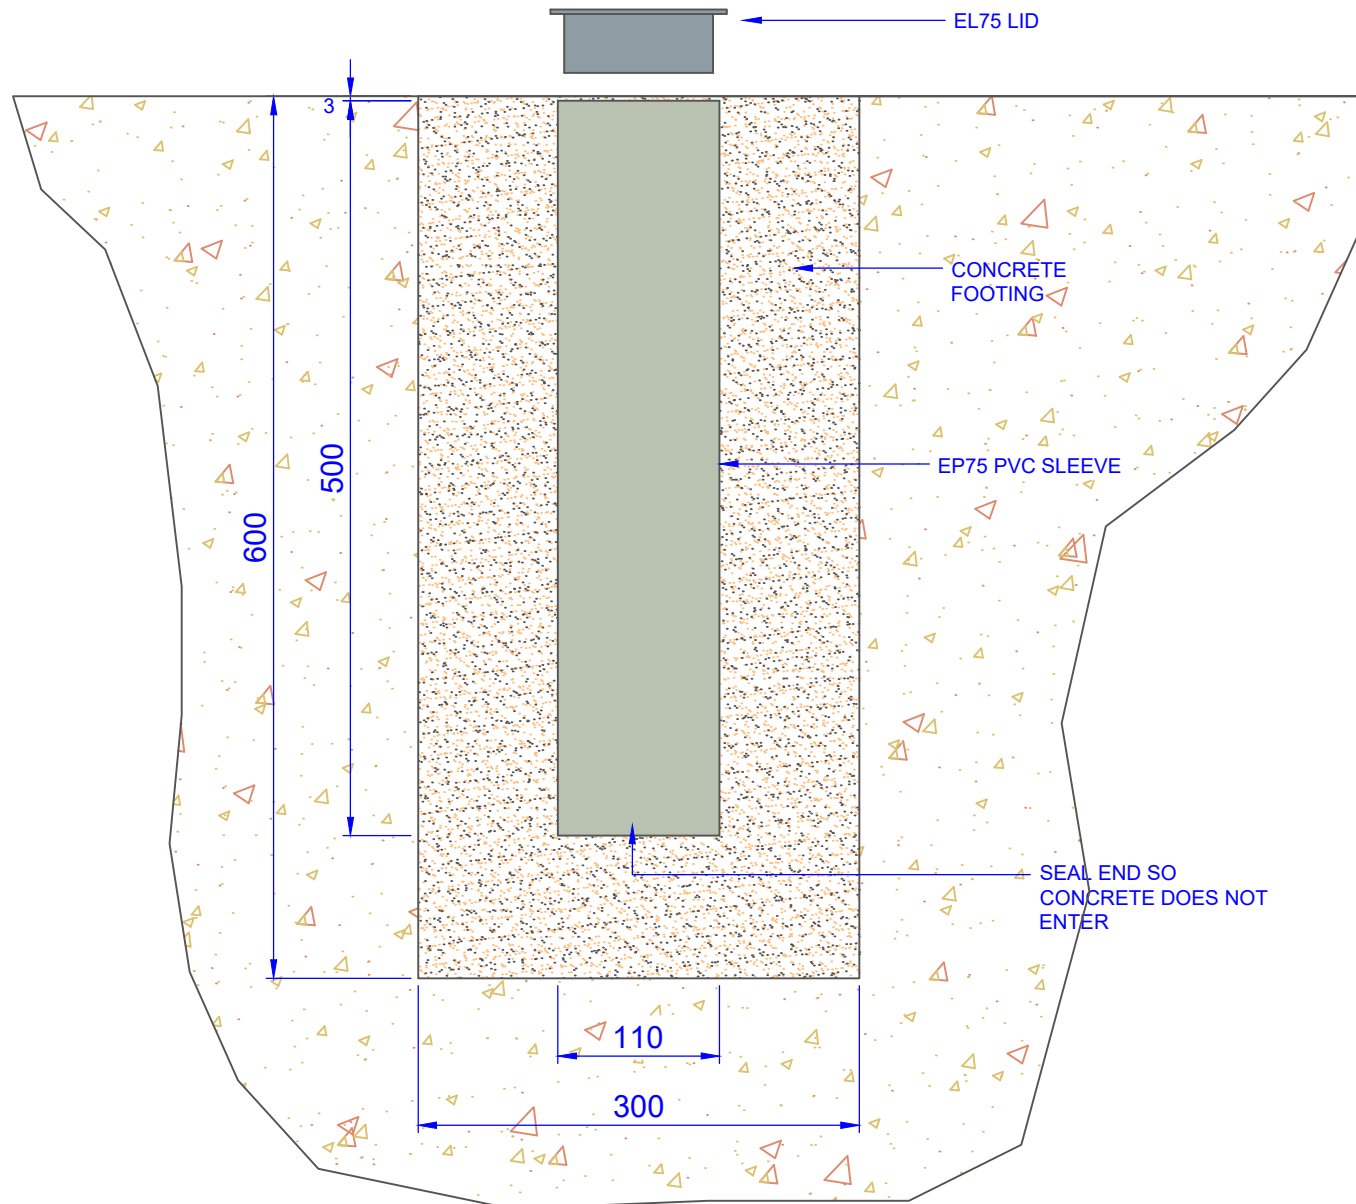

# ASSEMBLY INSTRUCTIONS

**EP75 PVC SLEEVE & EL75 CAP**

# COMPONENTS

QTY	ITEM
1	HINGE LID COVER
1	500 MM LONG 110 OD PVC SLEEVE
-	-
-	-
-	-
-	-
-	-
-	-
-	-
-	-
-	-
-	-
-	-

TITLE: <b>EP75 PVC SLEEVE WITH EL75 CAP</b>	
DRAWING NUMBER: <b>EP75 ASSEMBLY</b>	
WEIGHT: -	CUBIC MEASURE -