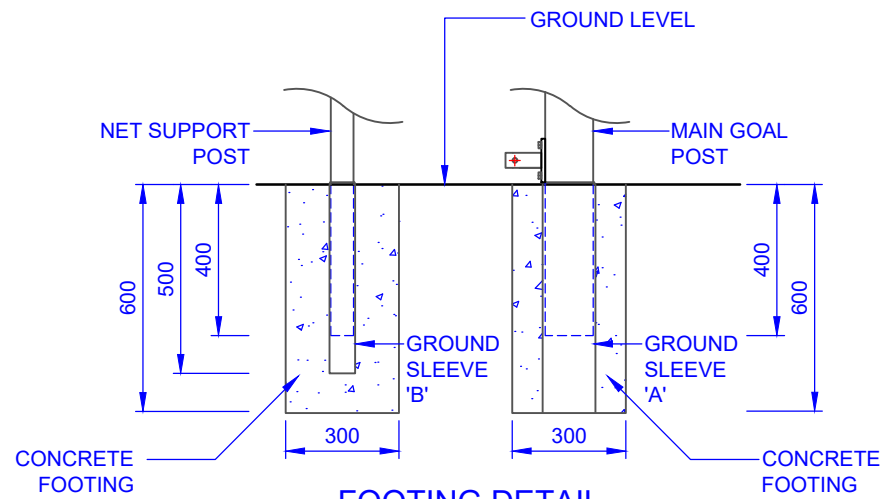

**FOOTING DETAIL
FRONT VIEW**
SCALE 1:20

**FOOTING DETAIL
FRONT VIEW**
SCALE 1:20

**TOP VIEW
POST LOCATION**
SCALE 1:10

**FRONT VIEW
GALAXY 72s SOCCER GOAL**
SCALE 1:50

NOTE
ALL FOOTINGS TO BE:
N20 CONCRETE FOOTING
SUITABLE FOR CLASS 'S' & 'M'
SITES ONLY AS PER AS2870