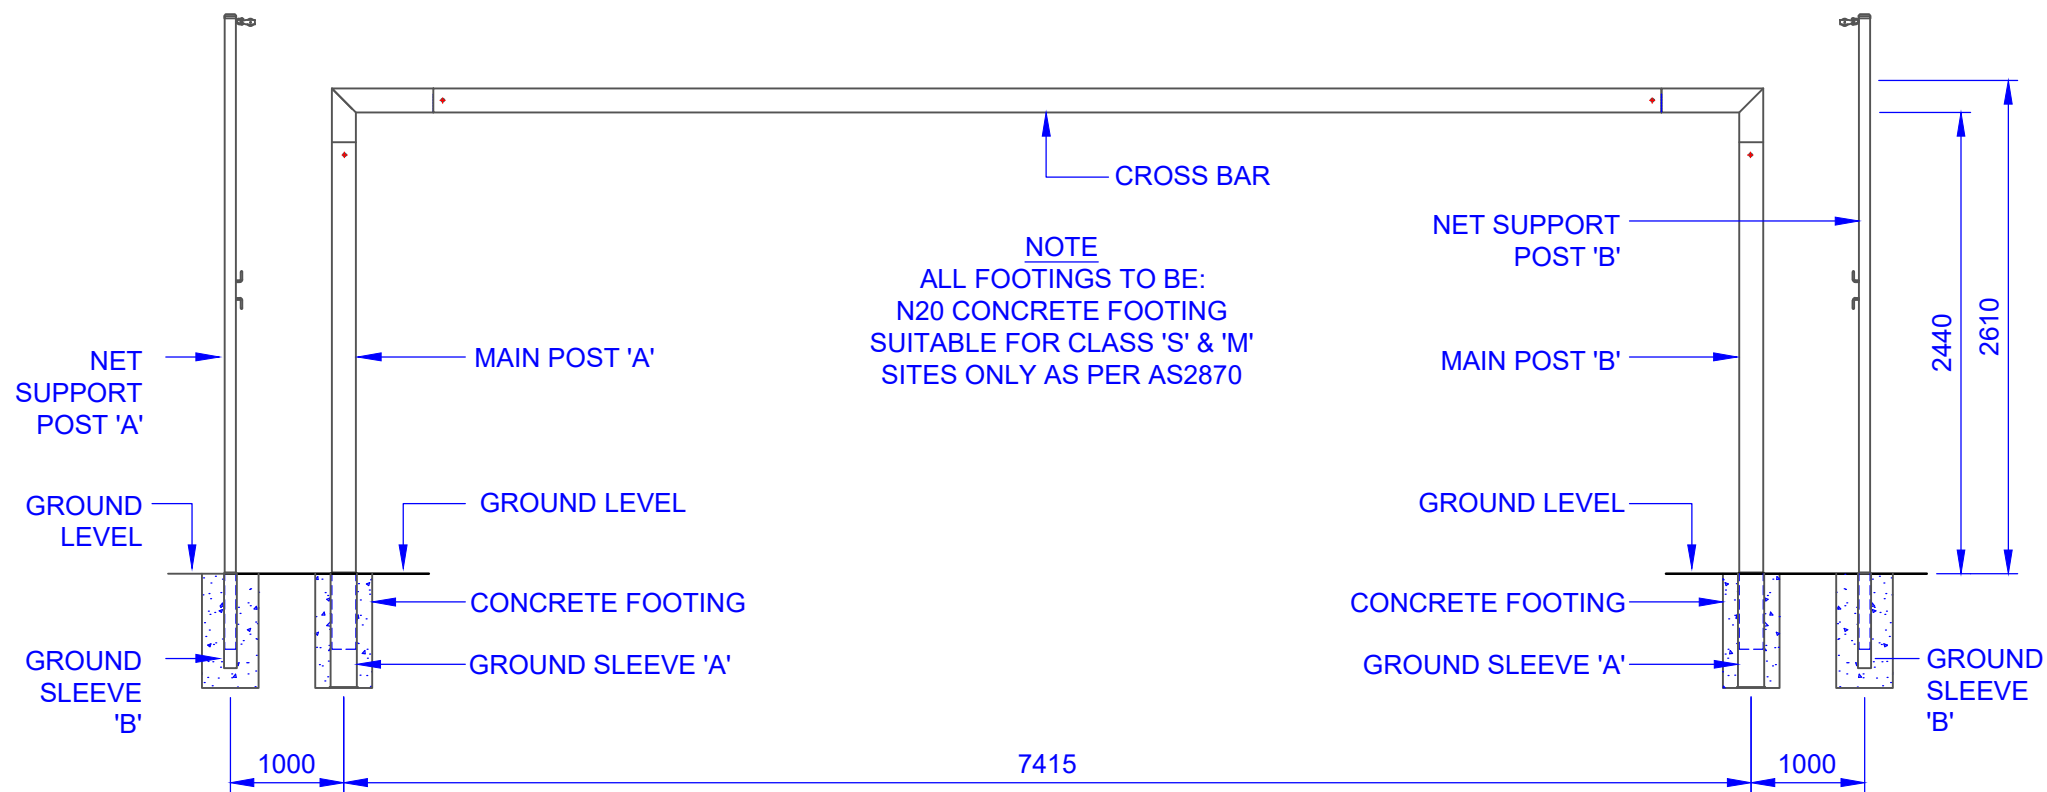

**FOOTING DETAIL
FRONT VIEW**
SCALE 1:20

**FOOTING DETAIL
FRONT VIEW**
SCALE 1:20

**TOP VIEW
POST LOCATION**
SCALE 1:10

**FRONT VIEW
GALAXY 72s SOCCER GOAL**
SCALE 1:50

NOTE
ALL FOOTINGS TO BE:
N20 CONCRETE FOOTING
SUITABLE FOR CLASS 'S' & 'M'
SITES ONLY AS PER AS2870