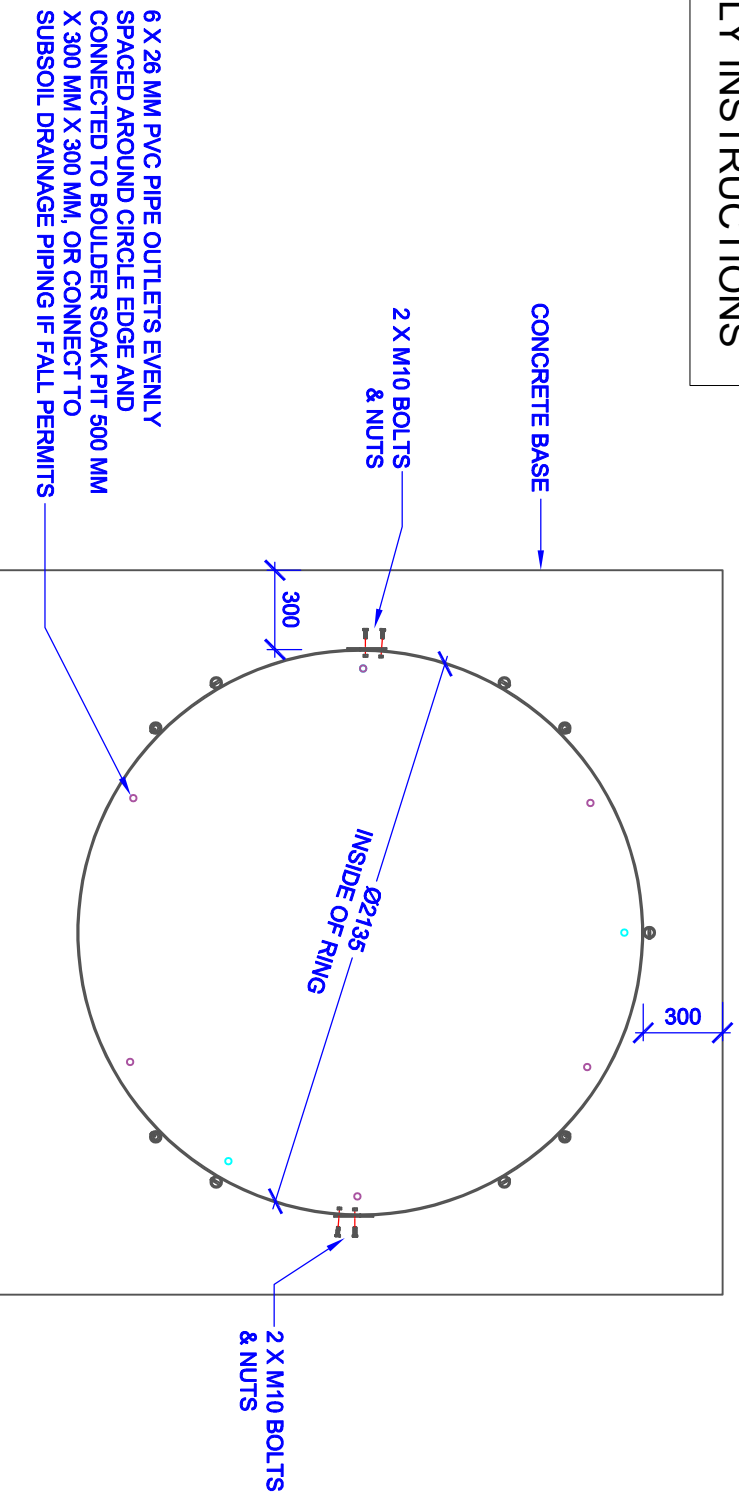

ASSEMBLY INSTRUCTIONS

TSP30 SHOT PUT CIRCLE / THM20 HAMMER THROW CIRCLE ASSEMBLY
N.T.S.