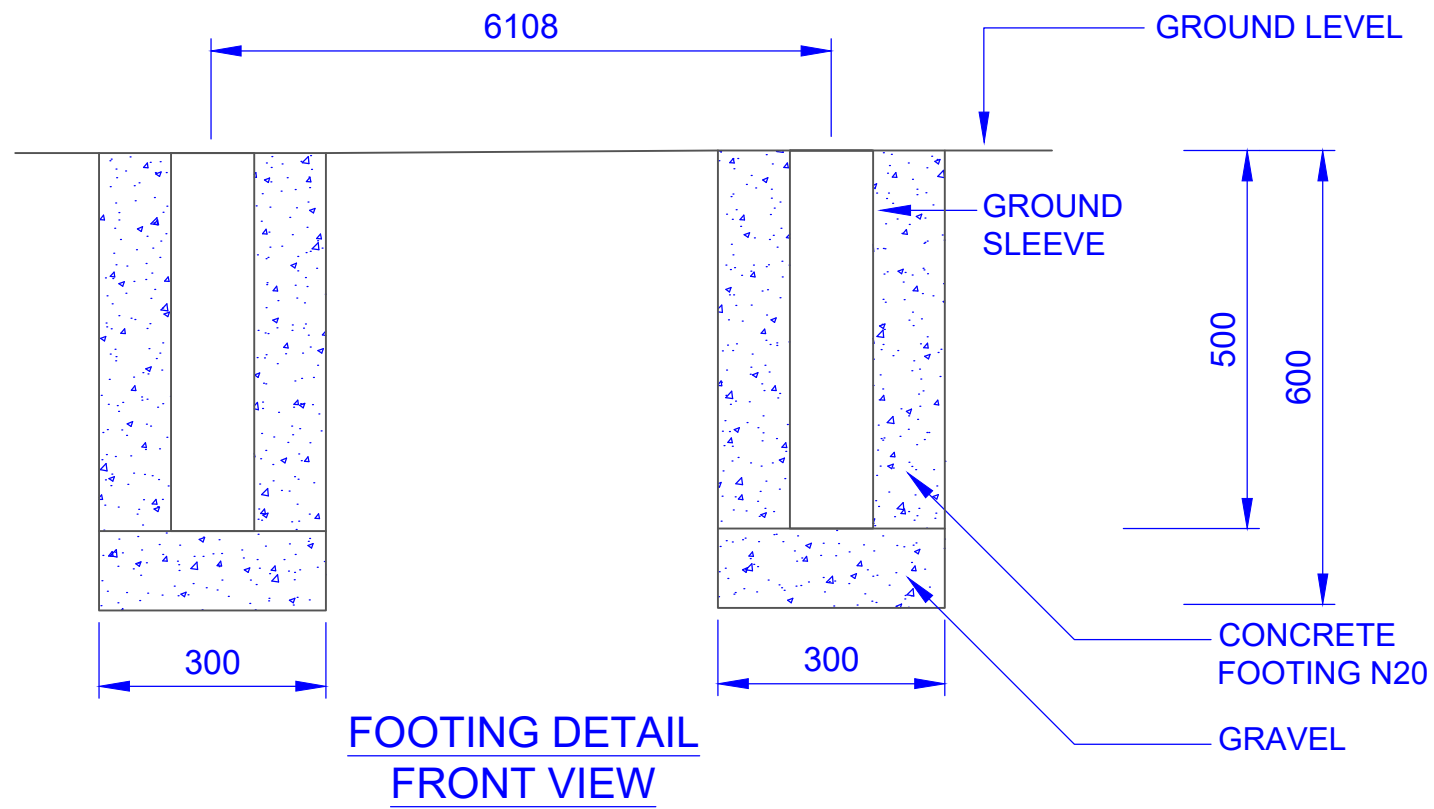

COMPONENTS

ONE PAIR

QTY	ITEM
4	100 PVC (110 OD) 500 MM

TITLE: GALAXY 62br SOCCER GOALS
(INGROUND WITH GROUND RAILS)

DRAWING NUMBER:
GROUND SLEEVE FOOTING DETAILS

Oz Ring Pty Ltd
Trading as:
Play Hard Sports Equipment
ABN 79 066 094 559
24 Ern Harley Drive
Burleigh Heads Qld 4220
Phone: (07) 5593 4494
Fax: (07) 5593 4338
Website: www.playhardsports.com.au
Email: email@playhardsports.com.au