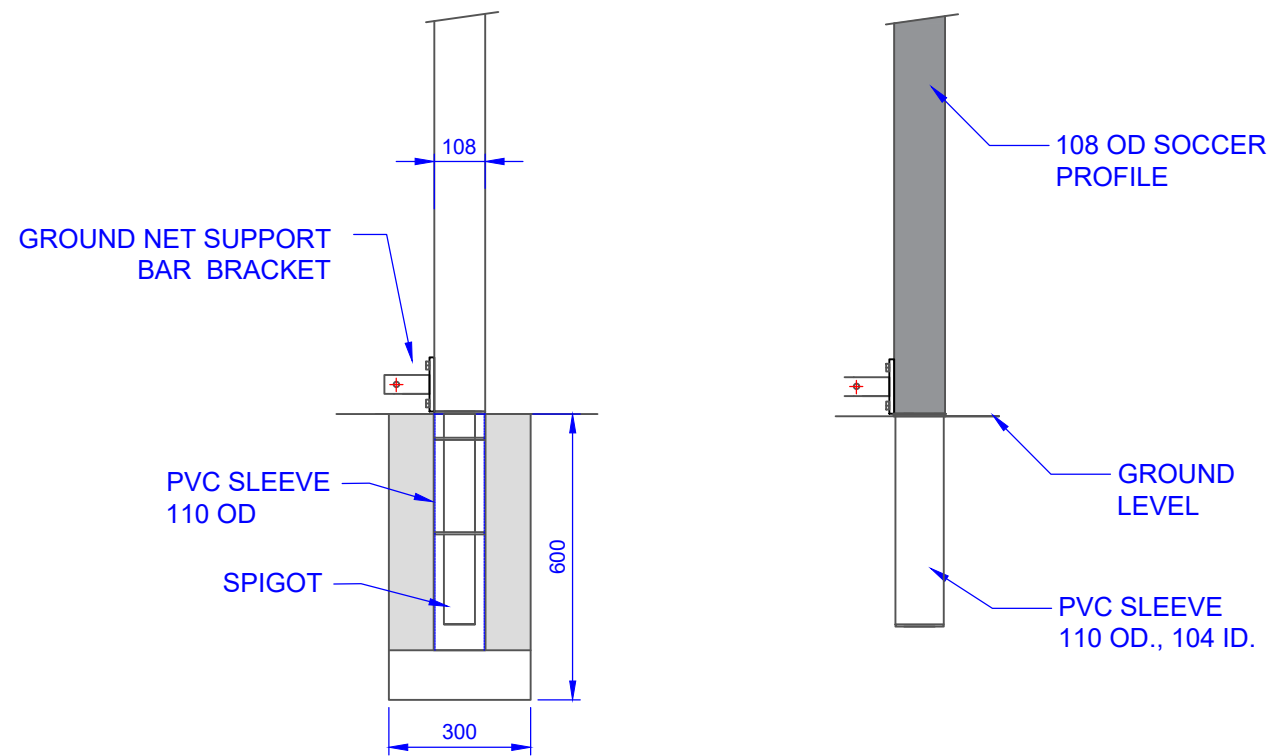

COMPONENTS

ONE PAIR

QTY	ITEM
4	100 PVC (110 OD) 500 MM

TITLE: GALAXY 62br SOCCER GOALS
(INGROUND WITH GROUND RAILS)

DRAWING NUMBER:
GROUND SLEEVE FOOTING DETAILS

Oz Ring Pty Ltd
Trading as:
Play Hard Sports Equipment
ABN 79 066 094 559
24 Ern Harley Drive
Burleigh Heads Qld 4220
Phone: (07) 5593 4494
Fax: (07) 5593 4338
Website: www.playhardsports.com.au
Email: email@playhardsports.com.au