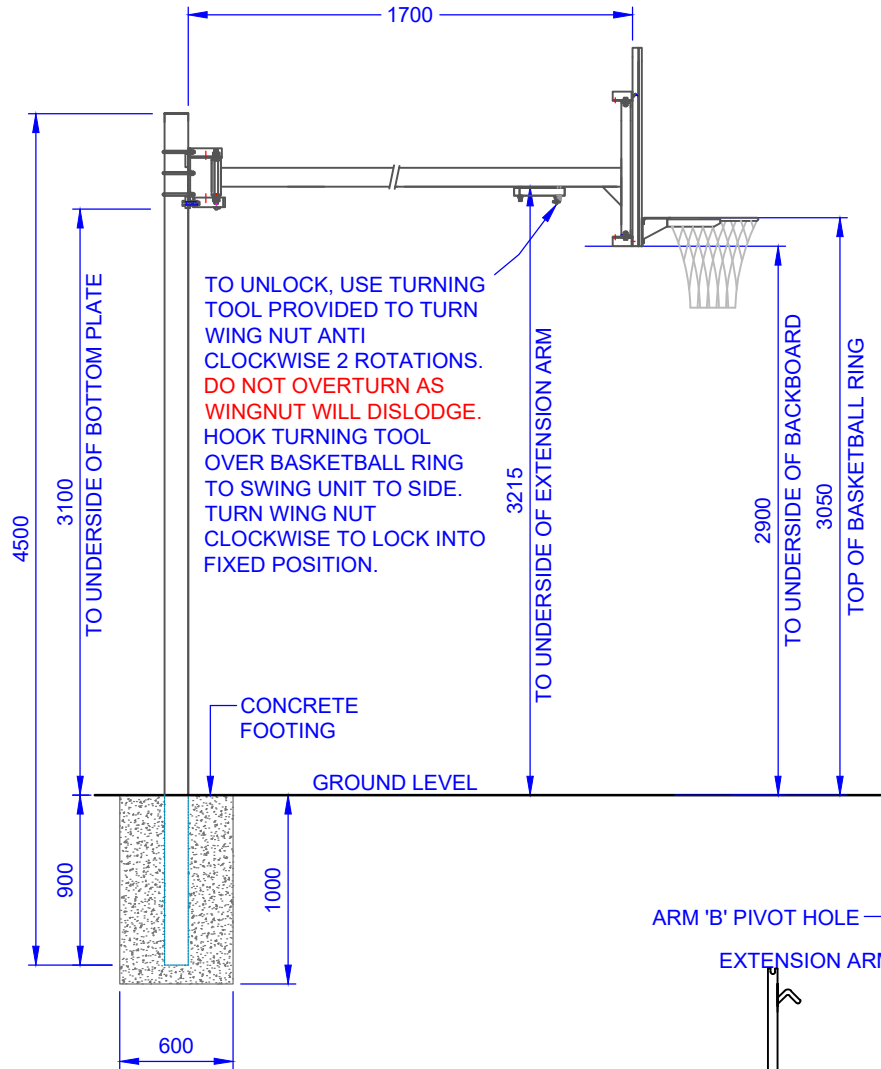

ASSEMBLY INSTRUCTIONS

SIDE VIEW
RAPTOR 170 BASKETBALL TOWER
 SCALE 1:40

TOP VIEW
SIDE SWING DETAIL
 SCALE 1:30

TITLE:		RAPTOR 170 SIDE-SWING BASKETBALL TOWER	
DRAWING NUMBER:		RAPTOR 170 ASSEMBLY SHEET 2 OF 2	
WEIGHT:	-	DATE:	27/01/2022