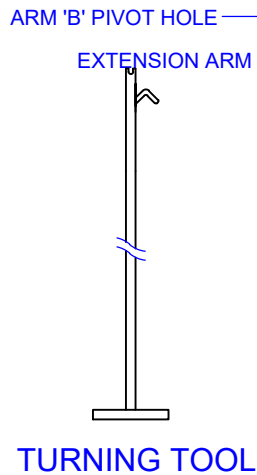

ASSEMBLY INSTRUCTIONS

SIDE VIEW
RAPTOR 170 BASKETBALL TOWER
 SCALE 1:40

TOP VIEW
SIDE SWING DETAIL
 SCALE 1:30

TITLE:		RAPTOR 170 SIDE-SWING BASKETBALL TOWER	
DRAWING NUMBER:		RAPTOR 170 ASSEMBLY SHEET 2 OF 2	
WEIGHT:	-	DATE:	27/01/2022