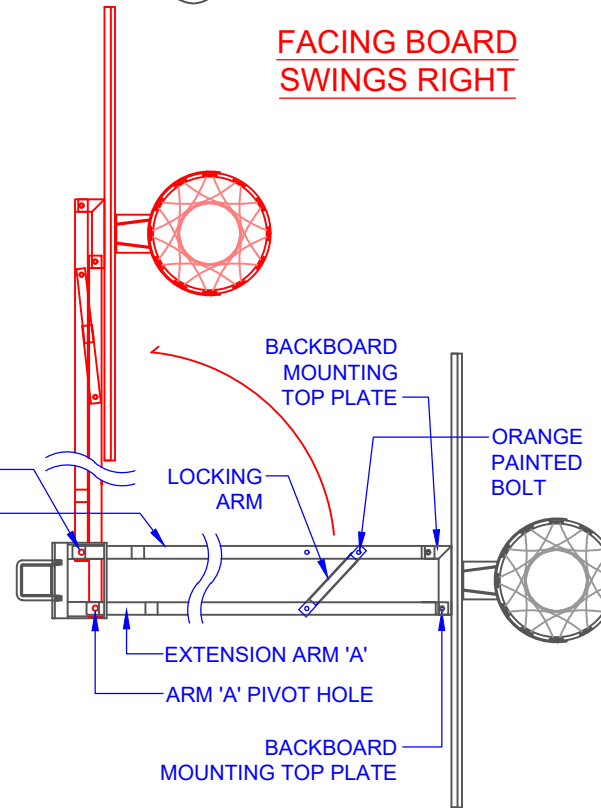

ASSEMBLY INSTRUCTIONS

SIDE VIEW
RAPTOR 170 BASKETBALL TOWER
 SCALE 1:40

TOP VIEW
SIDE SWING DETAIL
 SCALE 1:30

TITLE:		RAPTOR 170 SIDE-SWING BASKETBALL TOWER	
DRAWING NUMBER:		RAPTOR 170 ASSEMBLY SHEET 2 OF 2	
WEIGHT:	-	DATE:	27/01/2022