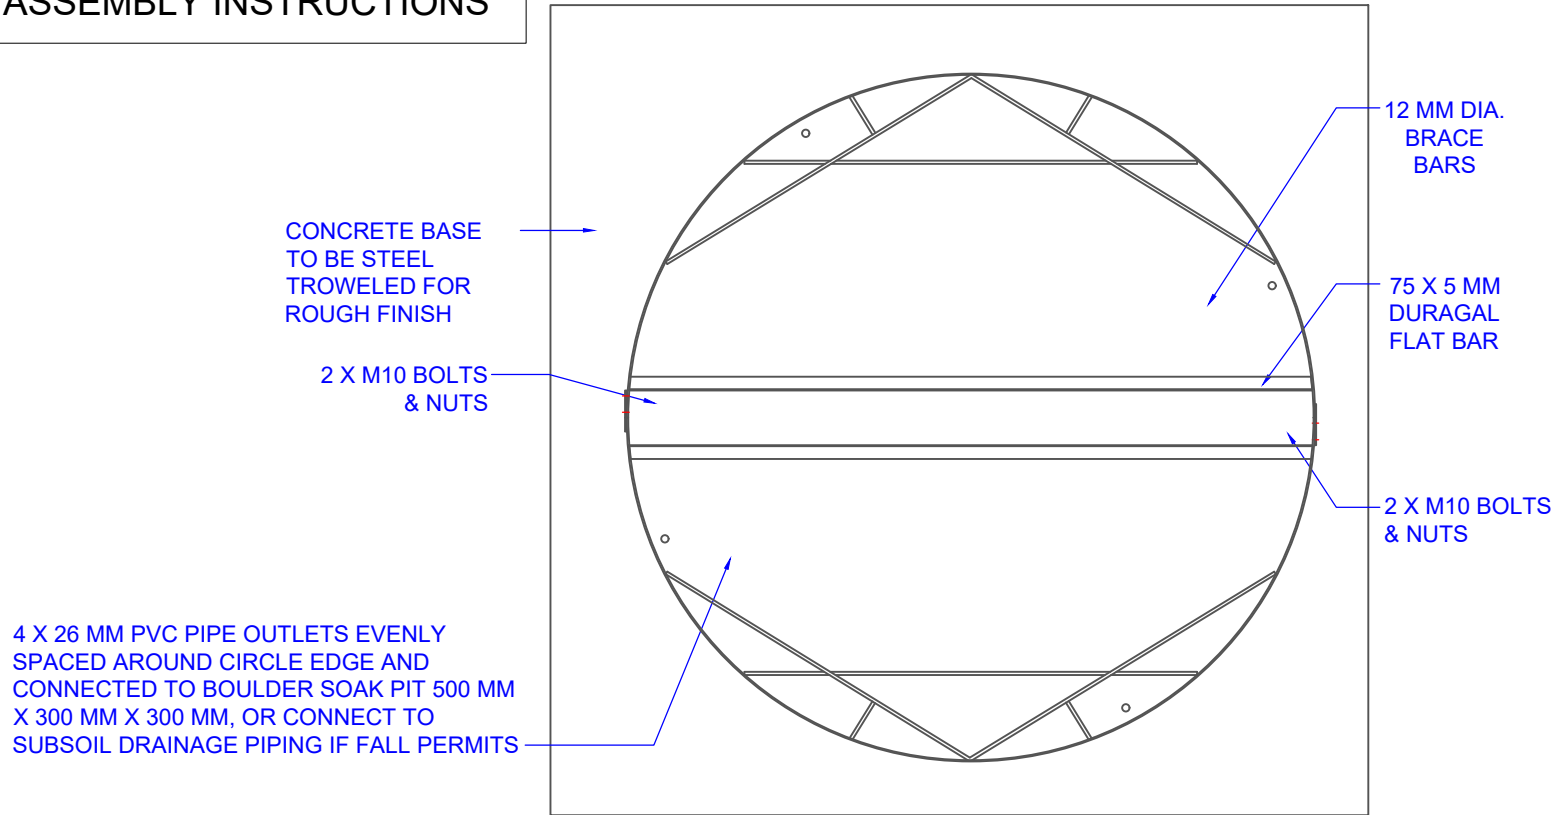

ASSEMBLY INSTRUCTIONS

TDS30 DISCUS CIRCLE ASSEMBLY