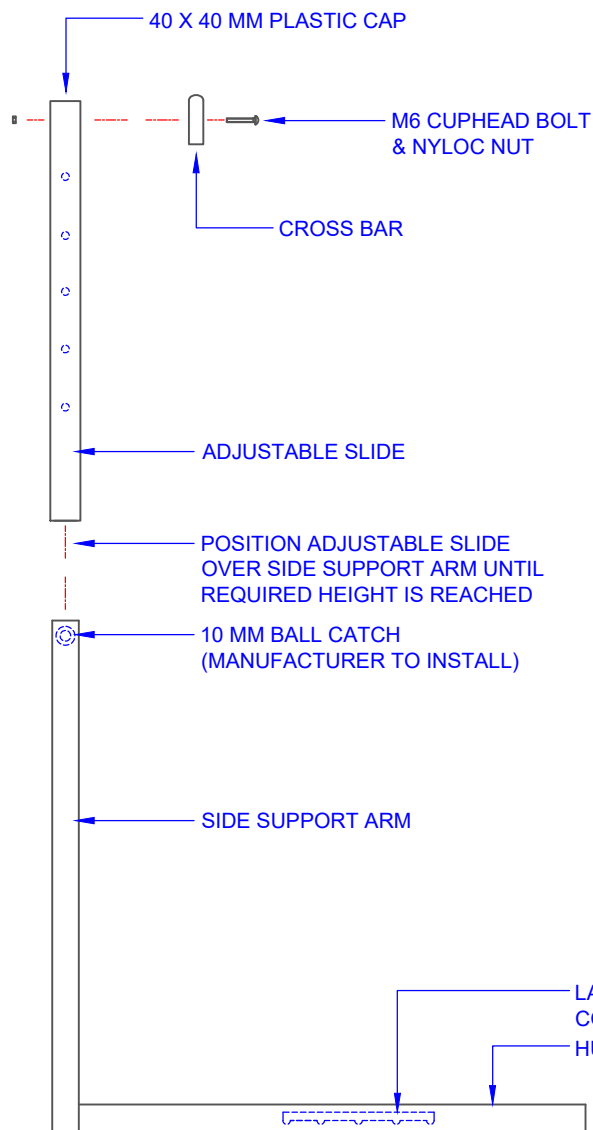

ASSEMBLY INSTRUCTIONS

TDH50 HURDLE
SIDE VIEW
 SCALE 1:10

COMPONENTS

QTY	ITEM
1	HURDLE FRAME
2	ADJUSTABLE SLIDES
1	CROSS BAR
2	40 X 40 PLASTIC CAPS
2	M6 CUPHEAD BOLT & NYLOC NUT
2	10 MM BALL CATCH
-	-
-	-
-	-
-	-
-	-
-	-
-	-
-	-
-	-
-	-

TITLE: THD 50
 OLYMPIC WEIGHTED HURDLES

DRAWING NUMBER: THD50 ASSEMBLY

WEIGHT: - CUBIC MEASURE

Oz Ring Pty Ltd
 Trading as:
Play Hard Sports Equipment
 ABN 79 066 094 559
 24 Ern Harley Drive
 Burleigh Heads Qld 4220
 Phone: (07) 5593 4494
 Fax: (07) 5593 4338
 Website: www.playhardsports.com.au
 Email: email@playhardsports.com.au