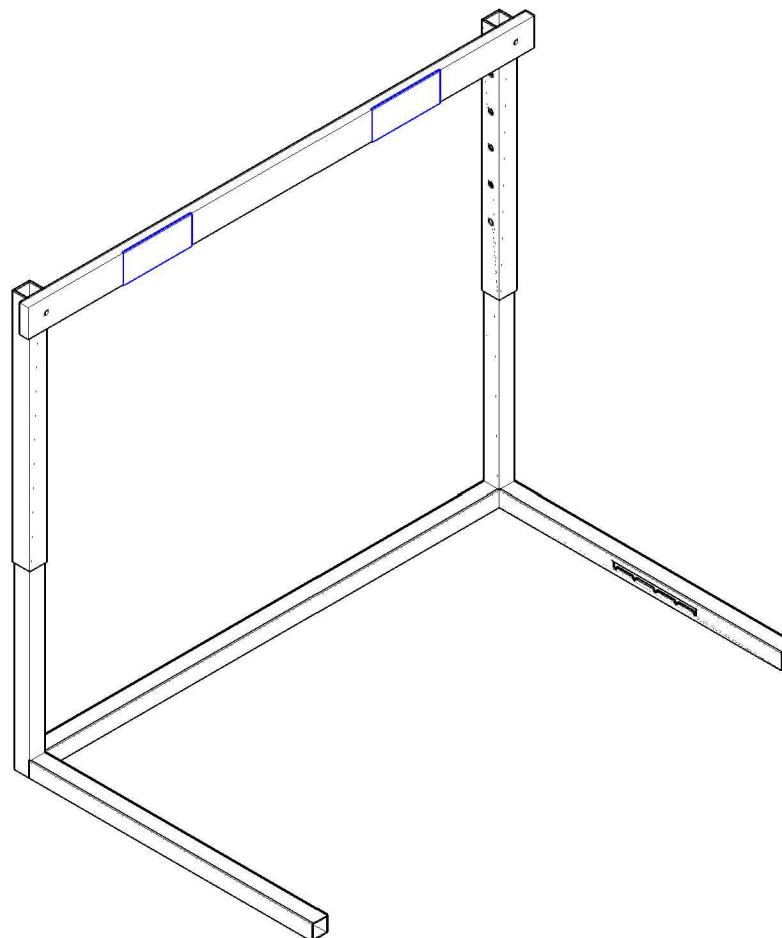

ASSEMBLY INSTRUCTIONS

TDH50 HURDLE
SIDE VIEW
 SCALE 1:10

COMPONENTS

QTY	ITEM
1	HURDLE FRAME
2	ADJUSTABLE SLIDES
1	CROSS BAR
2	40 X 40 PLASTIC CAPS
2	M6 CUPHEAD BOLT & NYLOC NUT
2	10 MM BALL CATCH
-	-
-	-
-	-
-	-
-	-
-	-
-	-
-	-
-	-
-	-

TITLE: THD 50
 OLYMPIC WEIGHTED HURDLES

DRAWING NUMBER: THD50 ASSEMBLY

WEIGHT: - CUBIC MEASURE

Oz Ring Pty Ltd
 Trading as:
Play Hard Sports Equipment
 ABN 79 066 094 559
 24 Ern Harley Drive
 Burleigh Heads Qld 4220
 Phone: (07) 5593 4494
 Fax: (07) 5593 4338
 Website: www.playhardsports.com.au
 Email: email@playhardsports.com.au