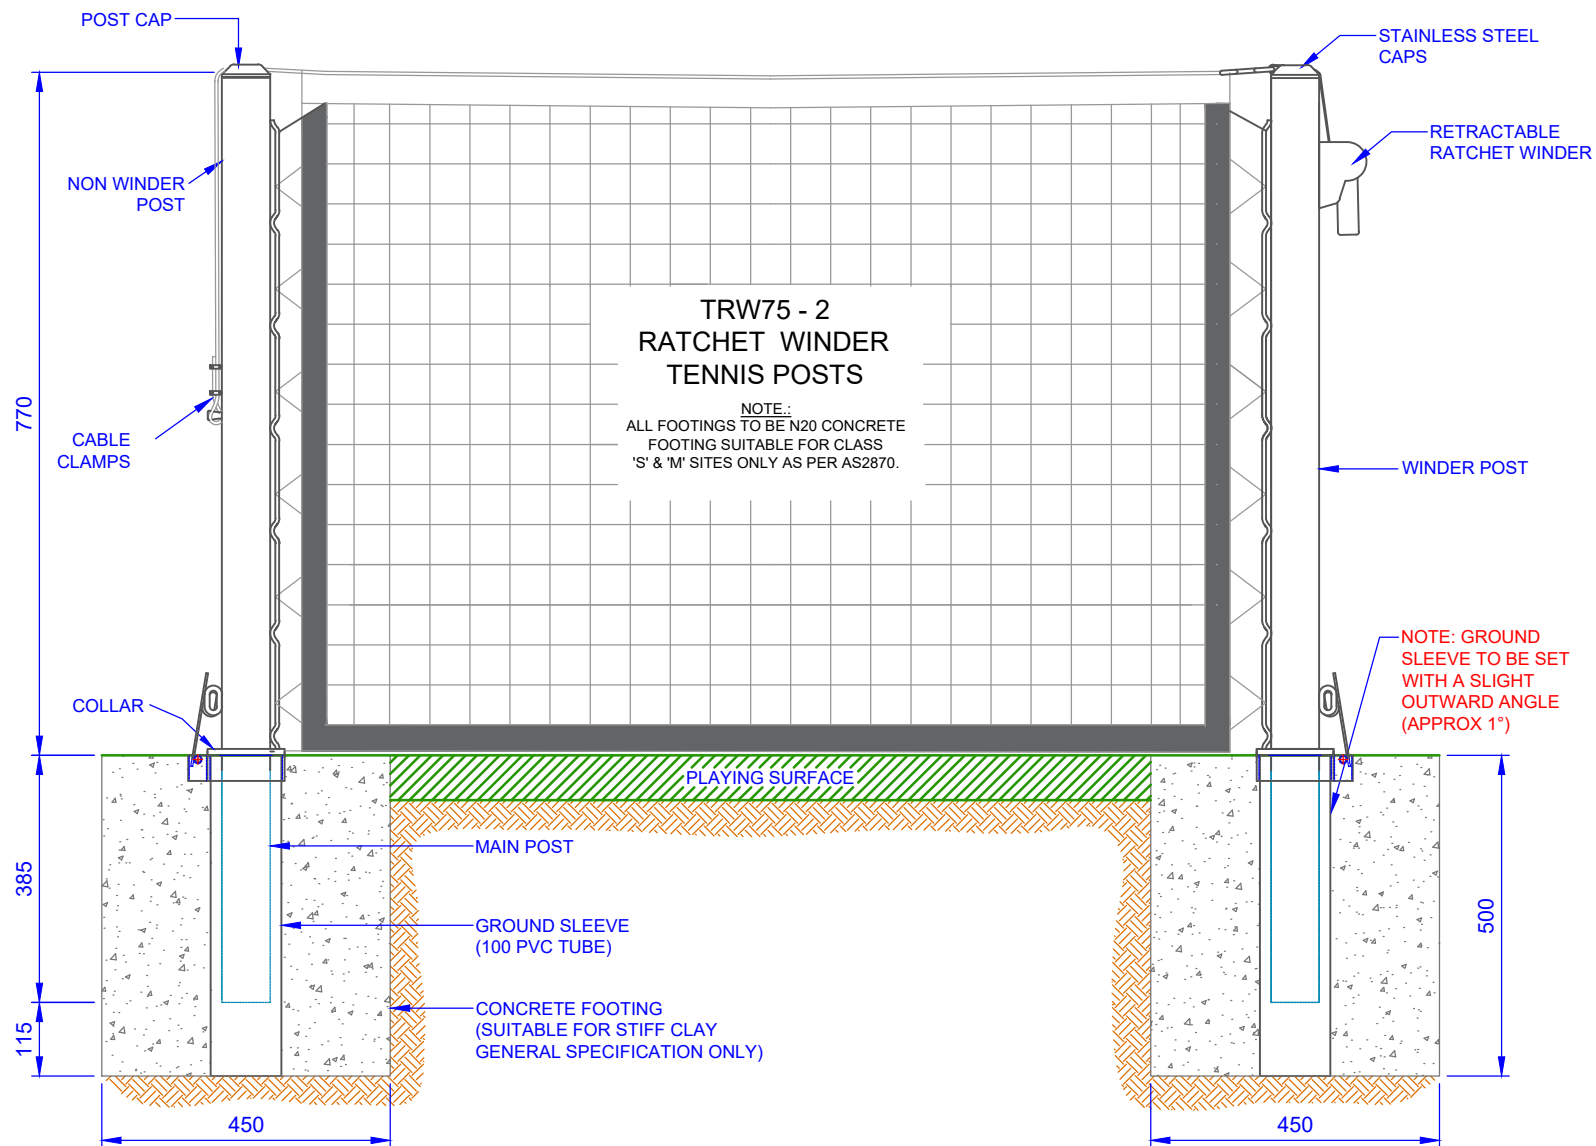

ASSEMBLY INSTRUCTIONS

HOT SHOTS HALF COURT TENNIS

COMPONENTS

QTY	ITEM
1	NON WINDER POST
1	WINDER POST
2	PVC GROUND SLEEVE (OPTIONAL)
2	POST CAP
1	PROGRIP RETRACTABLE RATCHET (NO 330410)
1	M12 X 25 MM S/S BUTTON HEAD BOLT. S/WASH, NUT
1	M8 S/S BOLT, S/WASHER
1	M8 S/S EYE BOLT W/COLLAR
1	5 MM CABLE CLAMPS
2	POST COLLAR
-	-
-	-
-	-

TITLE: TRW75/2 - HALF COURT RATCHET WINDER TENNIS POSTS

DRAWING NUMBER: TRW75/2 ASSEMBLY

DATE: 21/06/2022 **CUBIC MEASURE:** -

Oz Ring Pty Ltd
Trading as:
Play Hard Sports Equipment
ABN 79 066 094 559
24 Ern Harley Drive
Burleigh Heads Qld 4220
Phone: (07) 5593 4494
Fax: (07) 5593 4338
Website: www.playhardsports.com.au
Email: email@playhardsports.com.au