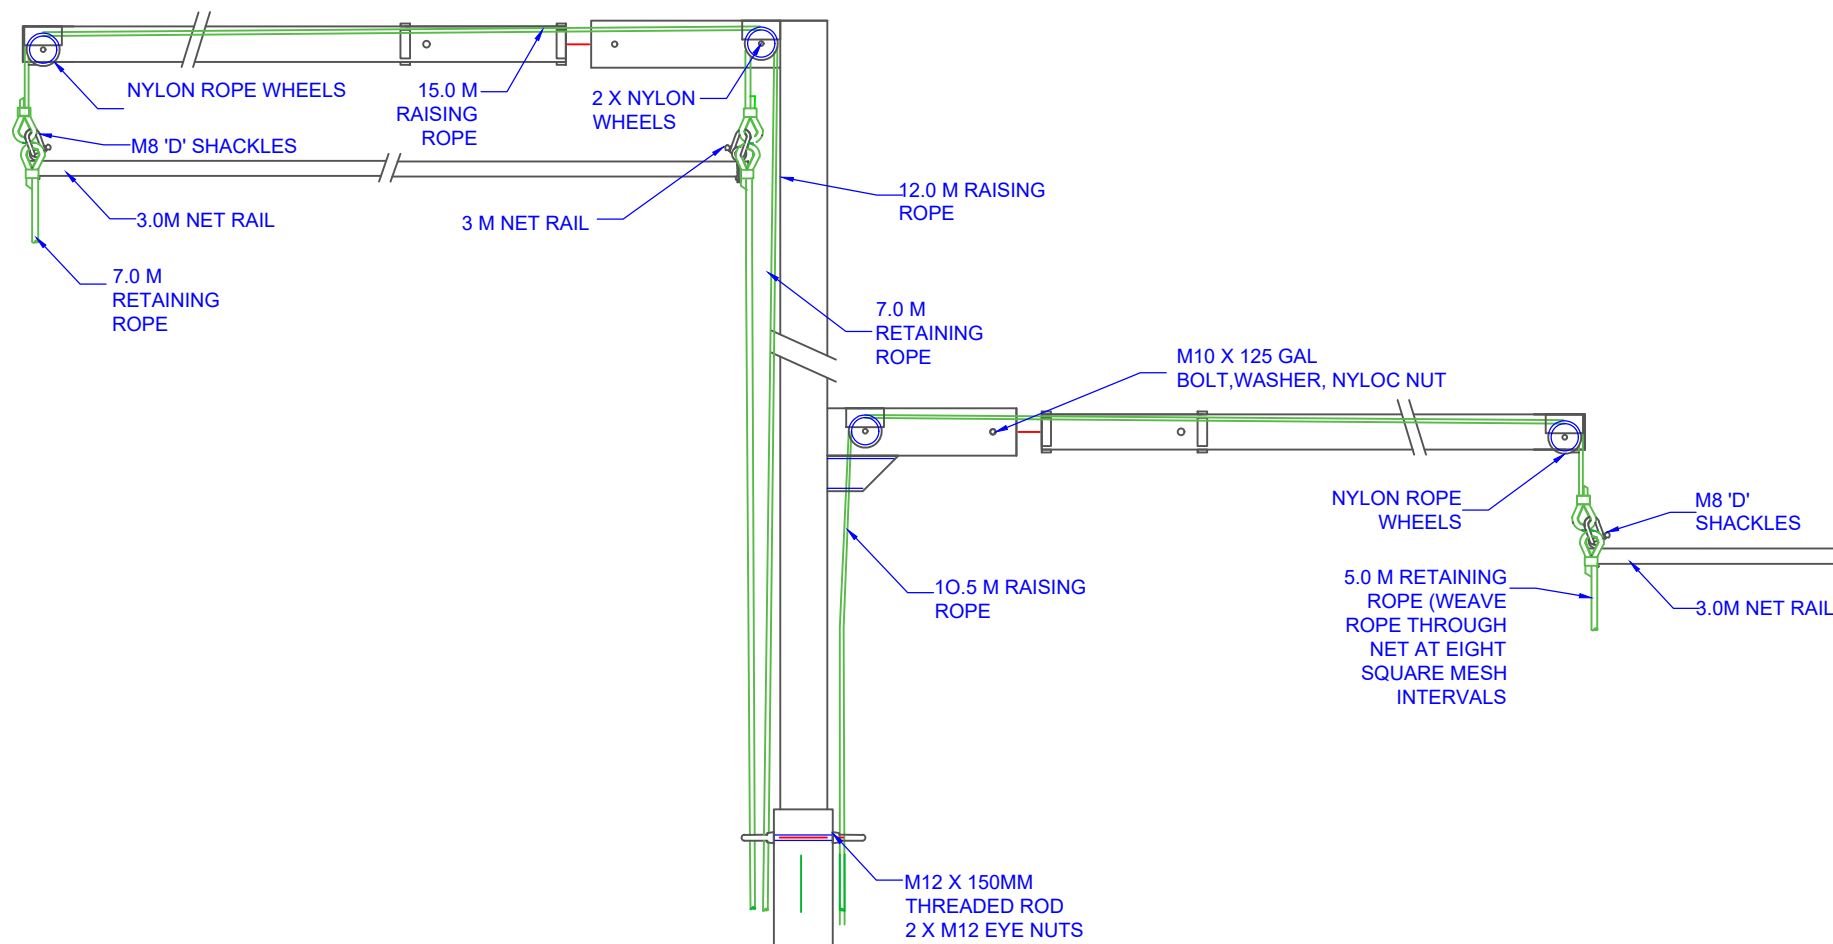

QTY	ROPE DETAILS	LENGTH	QTY
6	BLACK ROPE (8MM) ONE EYE	5.0 M	30 M
4	BLACK ROPE (8MM) ONE EYE	7.0 M	28 M
4	BLACK ROPE (8MM) ONE EYE	10.5 M	42 M
2	BLACK ROPE (8MM) ONE EYE	12.0 M	24 M
2	BLACK ROPE (8MM) ONE EYE	13.0 M	26 M
2	BLACK ROPE (8MM) ONE EYE	15.0 M	30 M
1	BLACK ROPE (8MM) WITH METAL CLAMP BOTH END	25.0 M	25 M
TOTAL BLACK ROPE (8MM)			205 M

GATE POLE ROPE ASSEMBLY

TITLE: ROPE ATTACHMENT 1

DRAWING NUMBER: APOLLO

WEIGHT: - CUBIC MEASURE: -

Oz Ring Pty Ltd
 Trading as:
Play Hard Sports Equipment
 ABN 79 066 094 559
 24 Ern Harley Drive
 Burleigh Heads Qld 4220
 Phone: (07) 5593 4494
 Fax: (07) 5593 4338
 Website: www.playhardsports.com.au
 Email: email@playhardsports.com.au