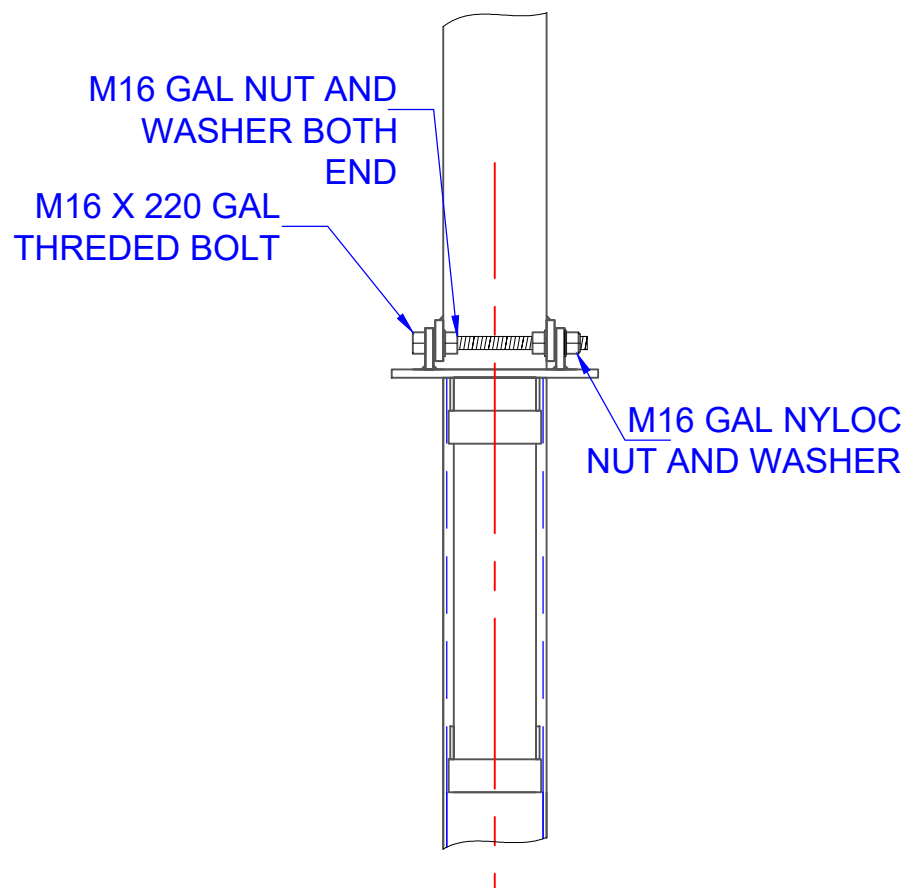

**REAR ROPE ASSEMBLY
TOP VIEW**

**REAR ROPE ASSEMBLY
FRONT VIEW**

QTY	ROPE DETAILS	LENGTH	QTY
6	BLACK ROPE (8MM) ONE EYE	5.0 M	30 M
4	BLACK ROPE (8MM) ONE EYE	7.0 M	28 M
4	BLACK ROPE (8MM) ONE EYE	10.5 M	42 M
2	BLACK ROPE (8MM) ONE EYE	12.0 M	24 M
2	BLACK ROPE (8MM) ONE EYE	13.0 M	26 M
2	BLACK ROPE (8MM) ONE EYE	15.0 M	30 M
1	BLACK ROPE (8MM) WITH METAL CLAMP BOTH END	25.0 M	25 M
	TOTAL BLACK ROPE (8MM)		205 M

TITLE: ROPE ATTACHMENT 2	
DRAWING NUMBER: APOLLO	
WEIGHT: -	CUBIC MEASURE: -

Oz Ring Pty Ltd
 Trading as:
Play Hard Sports Equipment
 ABN 79 066 094 559
 24 Ern Harley Drive
 Burleigh Heads Qld 4220
 Phone: (07) 5593 4494
 Fax: (07) 5593 4338
 Website: www.playhardsports.com.au
 Email: email@playhardsports.com.au