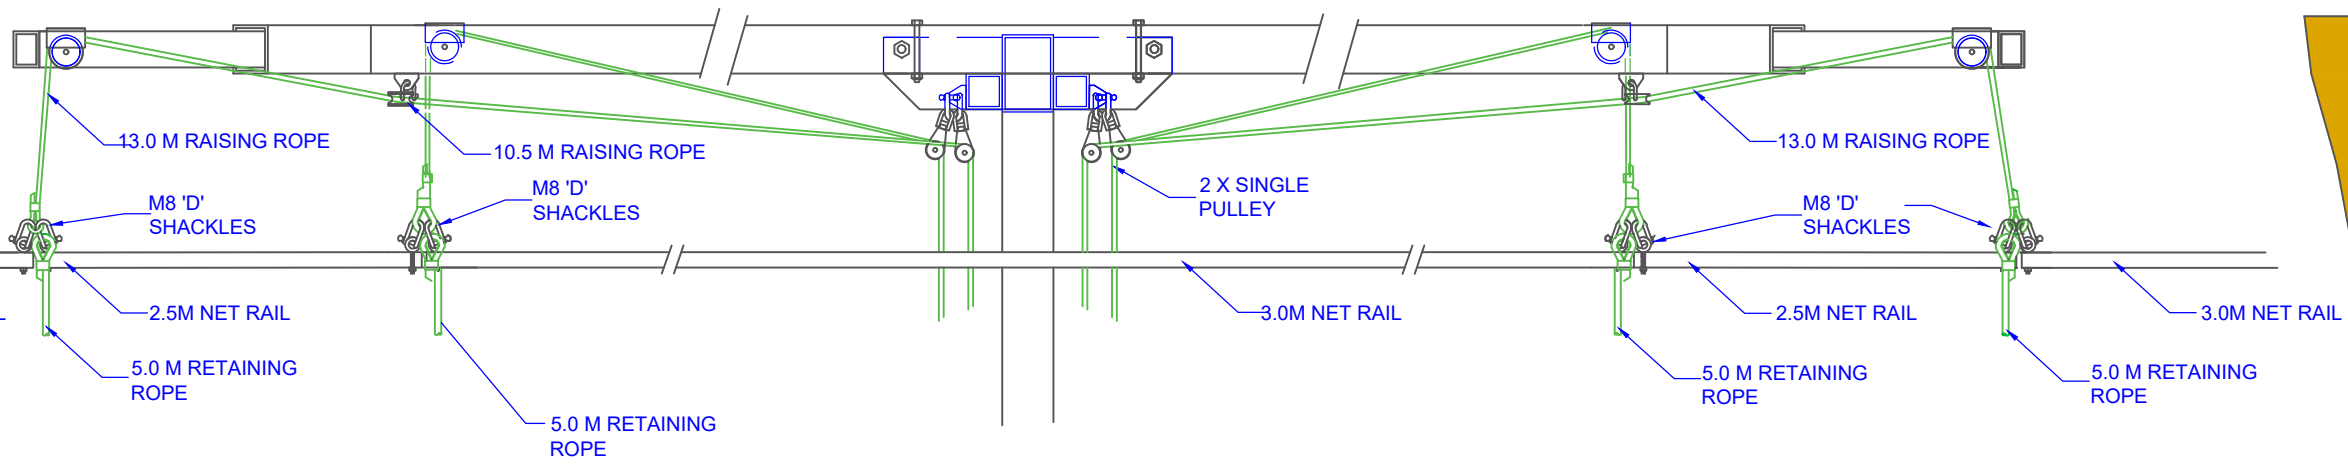

**REAR ROPE ASSEMBLY
TOP VIEW**

**REAR ROPE ASSEMBLY
FRONT VIEW**

QTY	ROPE DETAILS	LENGTH	QTY
6	BLACK ROPE (8MM) ONE EYE	5.0 M	30 M
4	BLACK ROPE (8MM) ONE EYE	7.0 M	28 M
4	BLACK ROPE (8MM) ONE EYE	10.5 M	42 M
2	BLACK ROPE (8MM) ONE EYE	12.0 M	24 M
2	BLACK ROPE (8MM) ONE EYE	13.0 M	26 M
2	BLACK ROPE (8MM) ONE EYE	15.0 M	30 M
1	BLACK ROPE (8MM) WITH METAL CLAMP BOTH END	25.0 M	25 M
	TOTAL BLACK ROPE (8MM)		205 M

TITLE: ROPE ATTACHMENT 2	
DRAWING NUMBER: APOLLO	
WEIGHT: -	CUBIC MEASURE: -

Oz Ring Pty Ltd
 Trading as:
Play Hard Sports Equipment
 ABN 79 066 094 559
 24 Ern Harley Drive
 Burleigh Heads Qld 4220
 Phone: (07) 5593 4494
 Fax: (07) 5593 4338
 Website: www.playhardsports.com.au
 Email: email@playhardsports.com.au