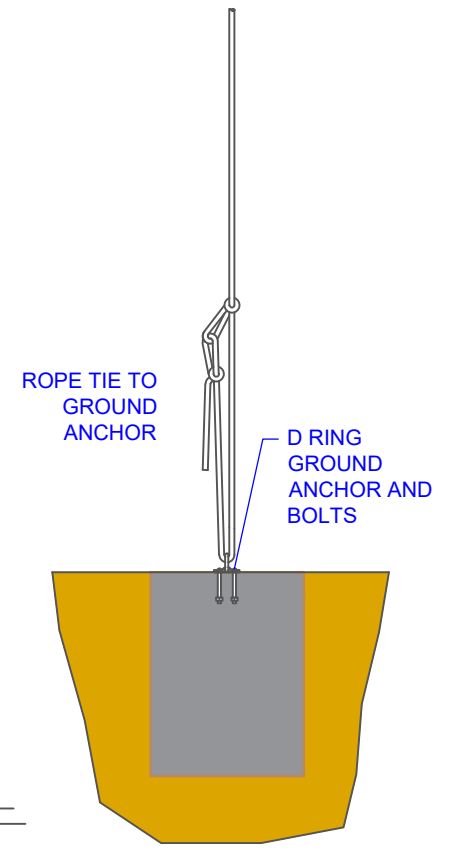

**REAR ROPE ASSEMBLY
TOP VIEW**

**REAR ROPE ASSEMBLY
FRONT VIEW**

QTY	ROPE DETAILS	LENGTH	QTY
6	BLACK ROPE (8MM) ONE EYE	5.0 M	30 M
4	BLACK ROPE (8MM) ONE EYE	7.0 M	28 M
4	BLACK ROPE (8MM) ONE EYE	10.5 M	42 M
2	BLACK ROPE (8MM) ONE EYE	12.0 M	24 M
2	BLACK ROPE (8MM) ONE EYE	13.0 M	26 M
2	BLACK ROPE (8MM) ONE EYE	15.0 M	30 M
1	BLACK ROPE (8MM) WITH METAL CLAMP BOTH END	25.0 M	25 M
	TOTAL BLACK ROPE (8MM)		205 M

TITLE: ROPE ATTACHMENT 2	
DRAWING NUMBER: APOLLO	
WEIGHT: -	CUBIC MEASURE: -

Oz Ring Pty Ltd
 Trading as:
Play Hard Sports Equipment
 ABN 79 066 094 559
 24 Ern Harley Drive
 Burleigh Heads Qld 4220
 Phone: (07) 5593 4494
 Fax: (07) 5593 4338
 Website: www.playhardsports.com.au
 Email: email@playhardsports.com.au