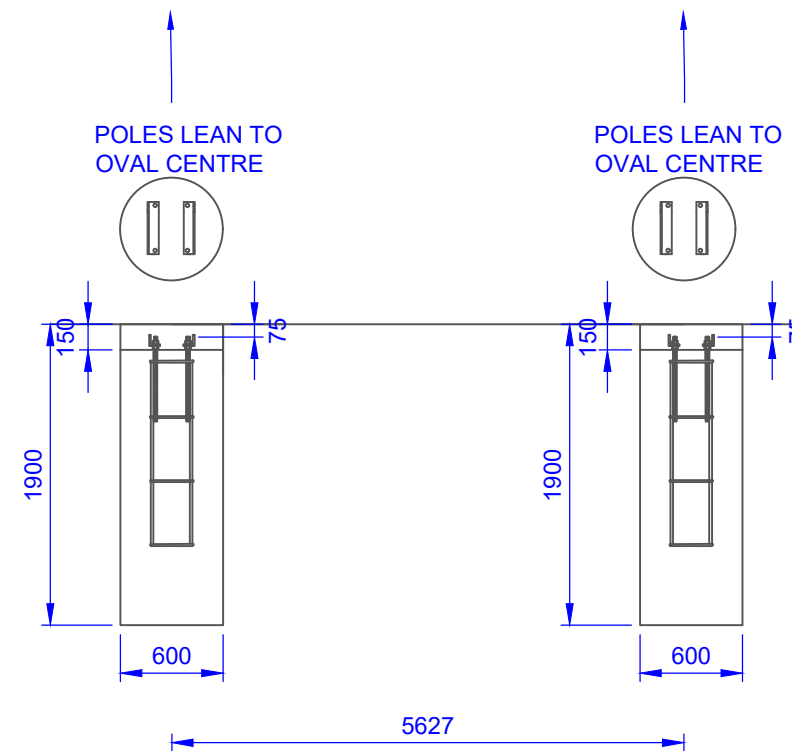

ASSEMBLY INSTRUCTIONS

FRONT VIEW
LU12 - GOAL POST ASSEMBLY

TOP VIEW
CROSS BAR
CONNECTION DETAIL

COMPONENTS

| QTY | ITEM |
|-----|----------------------------------|
| 4 | MAIN GOAL POST 127 OD |
| 4 | EXTENSION POST 127 OD |
| 2 | CROSS BAR |
| 4 | CROSS BAR CLAMPS |
| 4 | POST HINGE SPIGOTS |
| 4 | FOOTING CAGE |
| 8 | ANGLE IRON HINGE BRACKETS |
| 8 | HALF DIRT COVERS |
| 16 | M20 GAL NUTS AND GAL WASHER |
| 24 | 10g X 35 MM PAN HEAD METAL SCREW |
| 2 | M10 X 85 MM CUPHEAD BOLT & NUT |
| 2 | M10 X 50 MM CUPHEAD BOLT & NUT |
| - | - |

| | |
|---|--------------------|
| TITLE: LU12 RUGBY GOAL POSTS | |
| DRAWING NUMBER: LU12 ASSEMBLY | |
| WEIGHT: - | CUBIC MEASURE - |

Oz Ring Pty Ltd
Trading as:
Play Hard Sports Equipment
ABN 79 066 094 559
24 Ern Harley Drive
Burleigh Heads Qld 4220
Phone: (07) 5593 4494
Fax: (07) 5593 4338
Website: www.playhardsports.com.au
Email: email@playhardsports.com.au