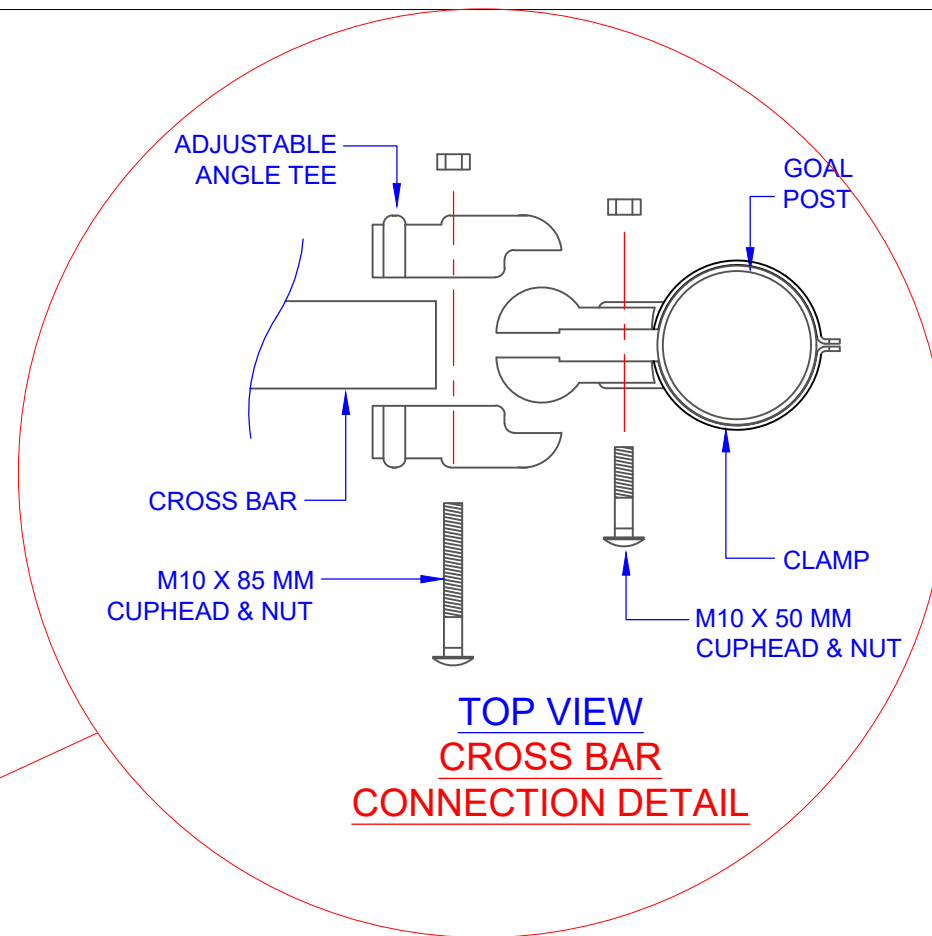

ASSEMBLY INSTRUCTIONS

FRONT VIEW
LU12 - GOAL POST ASSEMBLY

TOP VIEW
CROSS BAR
CONNECTION DETAIL

COMPONENTS

| QTY | ITEM |
|-----|----------------------------------|
| 4 | MAIN GOAL POST 127 OD |
| 4 | EXTENSION POST 127 OD |
| 2 | CROSS BAR |
| 4 | CROSS BAR CLAMPS |
| 4 | POST HINGE SPIGOTS |
| 4 | FOOTING CAGE |
| 8 | ANGLE IRON HINGE BRACKETS |
| 8 | HALF DIRT COVERS |
| 16 | M20 GAL NUTS AND GAL WASHER |
| 24 | 10g X 35 MM PAN HEAD METAL SCREW |
| 2 | M10 X 85 MM CUPHEAD BOLT & NUT |
| 2 | M10 X 50 MM CUPHEAD BOLT & NUT |
| - | - |

| | |
|---|--------------------|
| TITLE: LU12 RUGBY GOAL POSTS | |
| DRAWING NUMBER: LU12 ASSEMBLY | |
| WEIGHT: - | CUBIC MEASURE - |

Oz Ring Pty Ltd
Trading as:
Play Hard Sports Equipment
ABN 79 066 094 559
24 Ern Harley Drive
Burleigh Heads Qld 4220
Phone: (07) 5593 4494
Fax: (07) 5593 4338
Website: www.playhardsports.com.au
Email: email@playhardsports.com.au