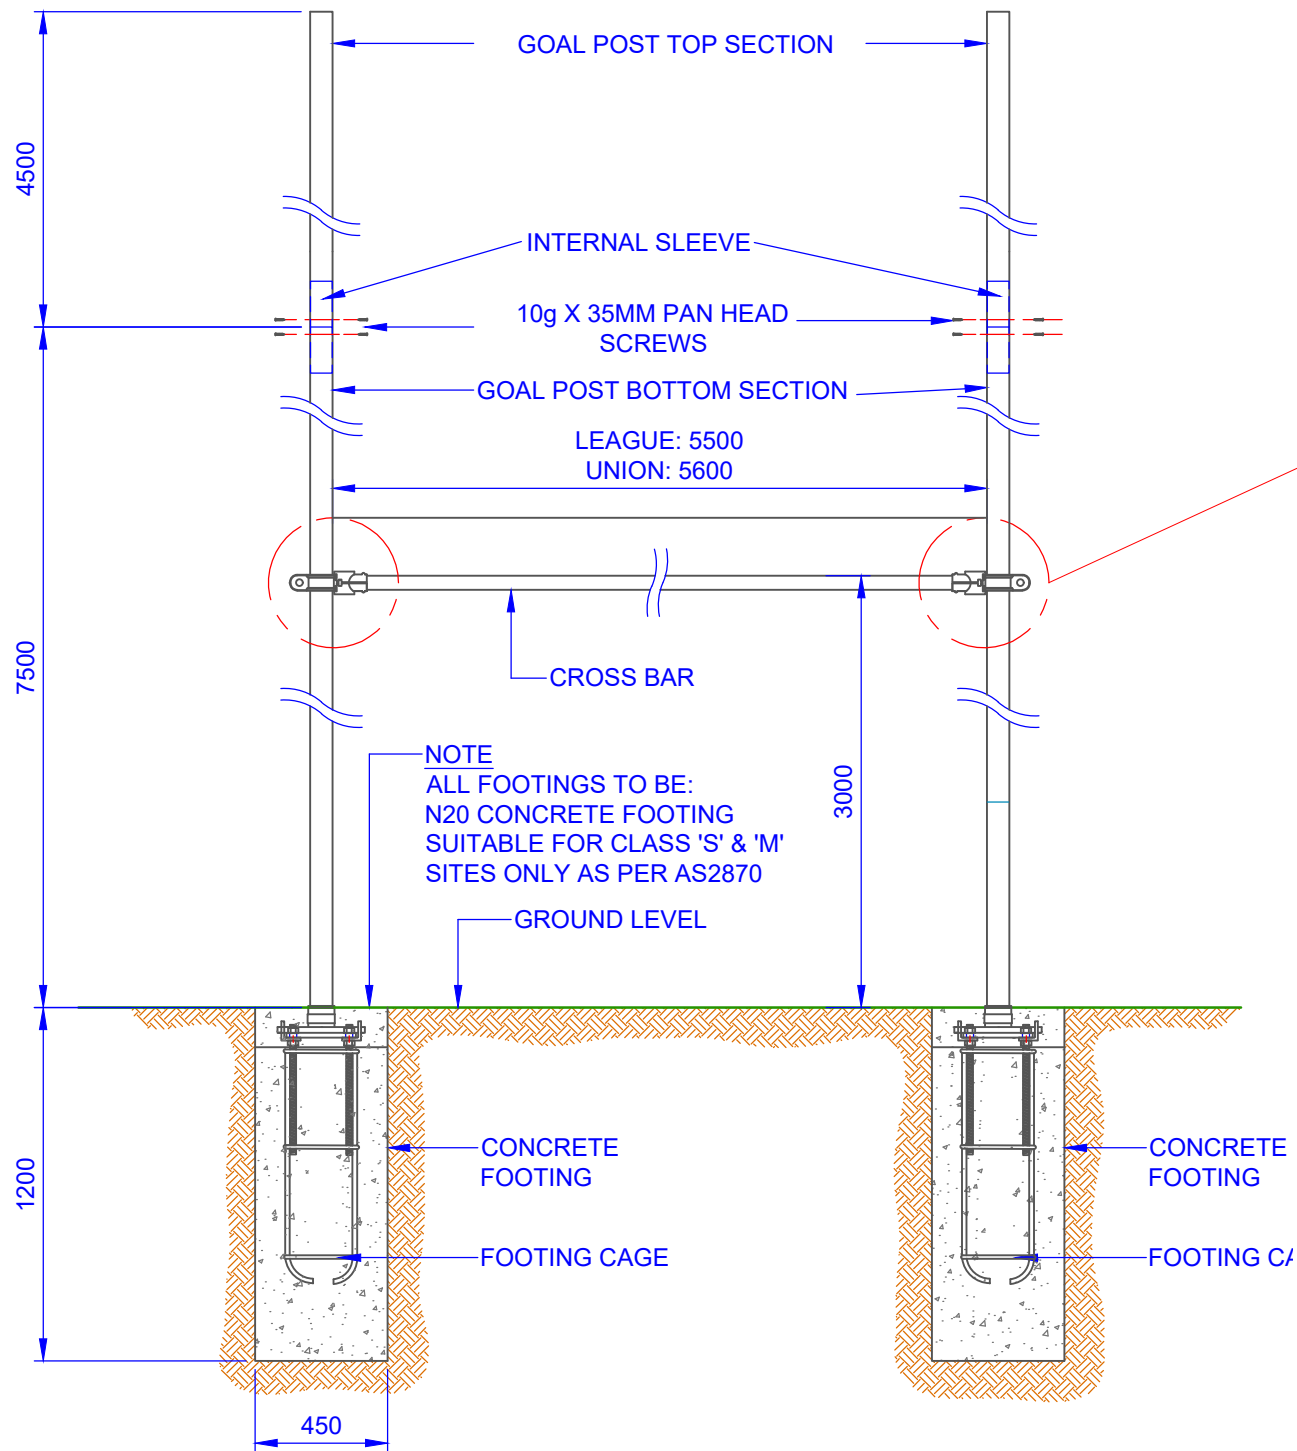

ASSEMBLY INSTRUCTIONS

FRONT VIEW
LU12 - GOAL POST ASSEMBLY

TOP VIEW
CROSS BAR
CONNECTION DETAIL

COMPONENTS

| QTY | ITEM |
|-----|----------------------------------|
| 4 | MAIN GOAL POST 127 OD |
| 4 | EXTENSION POST 127 OD |
| 2 | CROSS BAR |
| 4 | CROSS BAR CLAMPS |
| 4 | POST HINGE SPIGOTS |
| 4 | FOOTING CAGE |
| 8 | ANGLE IRON HINGE BRACKETS |
| 8 | HALF DIRT COVERS |
| 16 | M20 GAL NUTS AND GAL WASHER |
| 24 | 10g X 35 MM PAN HEAD METAL SCREW |
| 2 | M10 X 85 MM CUPHEAD BOLT & NUT |
| 2 | M10 X 50 MM CUPHEAD BOLT & NUT |
| - | - |

| | |
|---|--------------------|
| TITLE: LU12 RUGBY GOAL POSTS | |
| DRAWING NUMBER: LU12 ASSEMBLY | |
| WEIGHT: - | CUBIC MEASURE - |

Oz Ring Pty Ltd
Trading as:
Play Hard Sports Equipment
ABN 79 066 094 559
24 Ern Harley Drive
Burleigh Heads Qld 4220
Phone: (07) 5593 4494
Fax: (07) 5593 4338
Website: www.playhardsports.com.au
Email: email@playhardsports.com.au