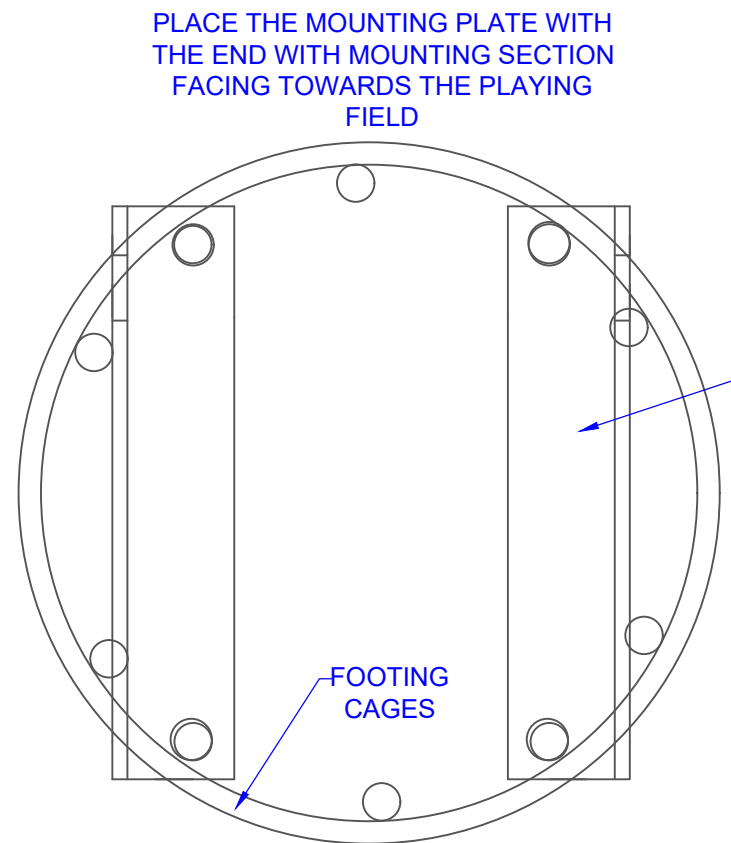

# ASSEMBLY INSTRUCTIONS

PLACEMENT OF POST SPIGOT WITH GOAL POSTS INTO FOOTING CAGES

COMPONENTS	
ONE PAIR ONLY	
QTY	ITEM
4	MAIN GOAL POST 127 OD
4	EXTENSION POST 127 OD
2	CROSS BAR
4	CROSS BAR CLAMPS
4	POST HINGE SPIGOTS
4	FOOTING CAGE
8	ANGLE IRON HINGE BRACKETS
8	HALF DIRT COVERS
16	M20 GAL NUTS AND GAL WASHER
24	10g X 35 MM PAN HEAD METAL SCREW
4	M10 X 85 MM CUPHEAD BOLT & NUT
4	M10 X 50 MM CUPHEAD BOLT & NUT
-	-

TITLE: LU12 RUGBY GOAL POSTS

DRAWING NUMBER: LU12 ASSEMBLY 2

WEIGHT: - CUBIC MEASURE: -

Oz Ring Pty Ltd  
 Trading as:  
**Play Hard Sports Equipment**  
 ABN 79 066 094 559  
 24 Ern Harley Drive  
 Burleigh Heads Qld 4220  
 Phone: (07) 5593 4494  
 Fax: (07) 5593 4338  
 Website: [www.playhardsports.com.au](http://www.playhardsports.com.au)  
 Email: [email@playhardsports.com.au](mailto:email@playhardsports.com.au)