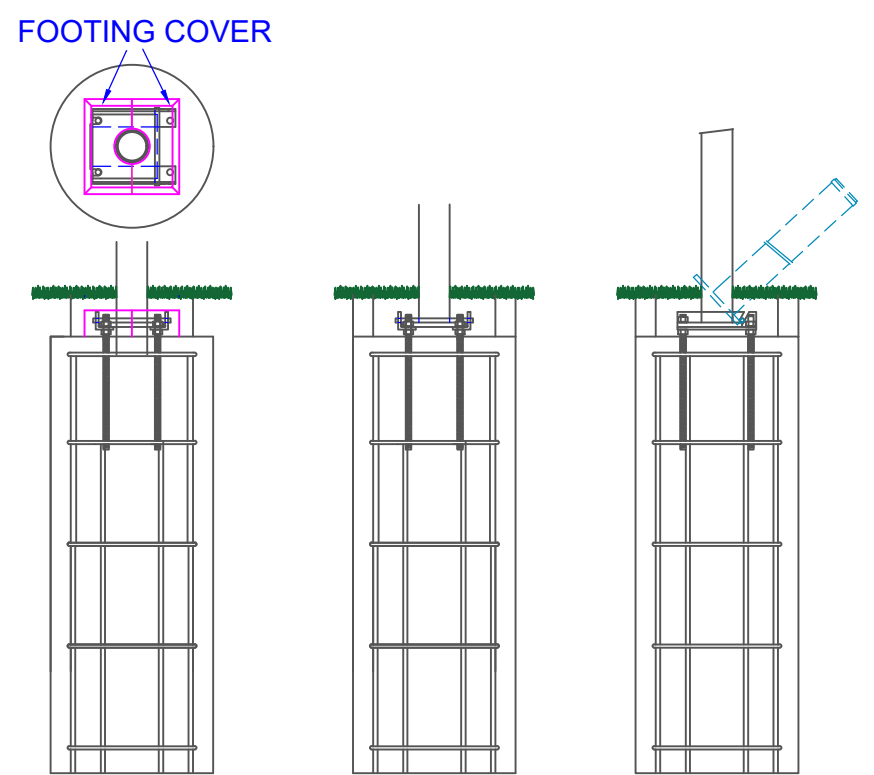

# ASSEMBLY INSTRUCTIONS

PLACEMENT OF POST SPIGOT WITH GOAL POSTS INTO FOOTING CAGES

COMPONENTS	
ONE PAIR ONLY	
QTY	ITEM
4	MAIN GOAL POST 127 OD
4	EXTENSION POST 127 OD
2	CROSS BAR
4	CROSS BAR CLAMPS
4	POST HINGE SPIGOTS
4	FOOTING CAGE
8	ANGLE IRON HINGE BRACKETS
8	HALF DIRT COVERS
16	M20 GAL NUTS AND GAL WASHER
24	10g X 35 MM PAN HEAD METAL SCREW
4	M10 X 85 MM CUPHEAD BOLT & NUT
4	M10 X 50 MM CUPHEAD BOLT & NUT
-	-

TITLE: LU12 RUGBY GOAL POSTS

DRAWING NUMBER: LU12 ASSEMBLY 2

WEIGHT: - CUBIC MEASURE: -

Oz Ring Pty Ltd  
 Trading as:  
**Play Hard Sports Equipment**  
 ABN 79 066 094 559  
 24 Ern Harley Drive  
 Burleigh Heads Qld 4220  
 Phone: (07) 5593 4494  
 Fax: (07) 5593 4338  
 Website: [www.playhardsports.com.au](http://www.playhardsports.com.au)  
 Email: [email@playhardsports.com.au](mailto:email@playhardsports.com.au)