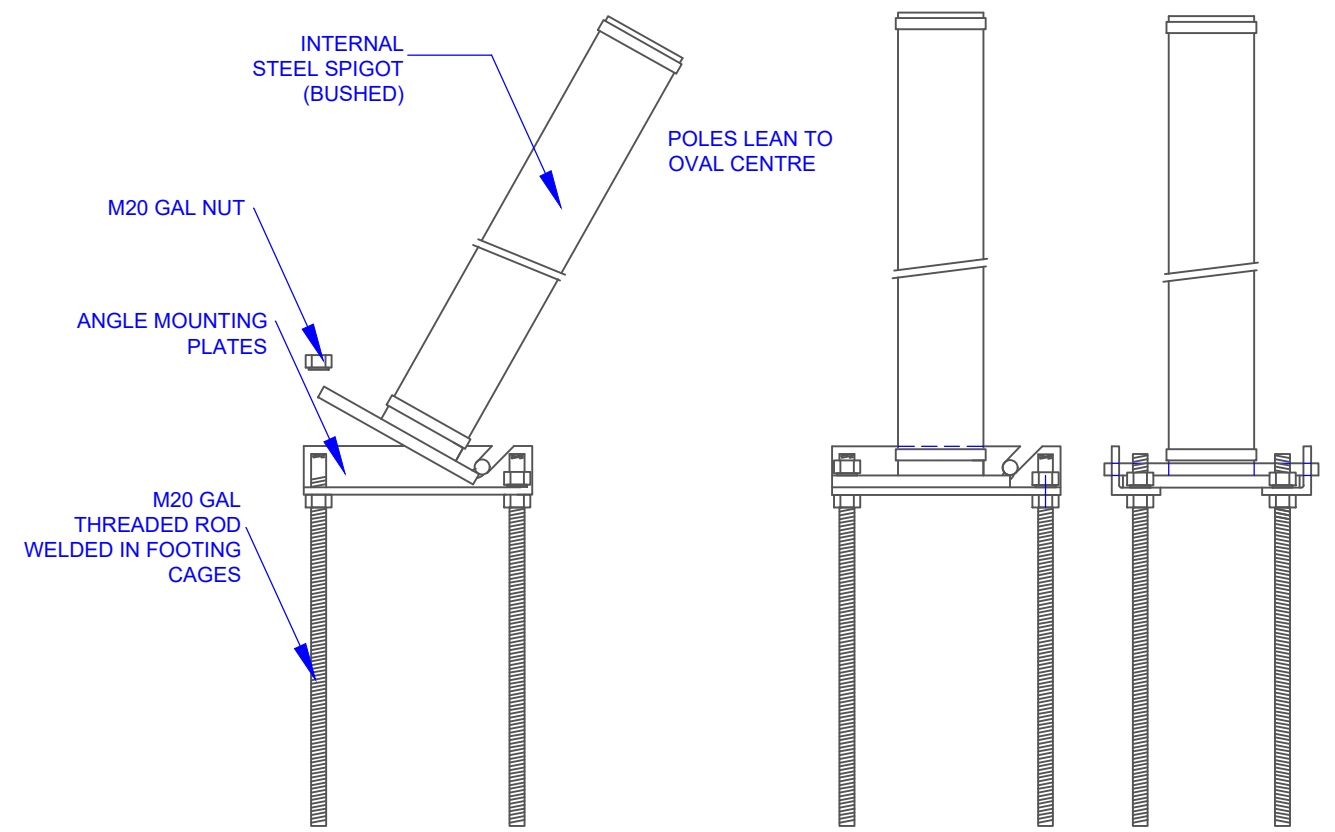

# ASSEMBLY INSTRUCTIONS

PLACEMENT OF POST SPIGOT WITH GOAL POSTS INTO FOOTING CAGES

COMPONENTS	
ONE PAIR ONLY	
QTY	ITEM
4	MAIN GOAL POST 127 OD
4	EXTENSION POST 127 OD
2	CROSS BAR
4	CROSS BAR CLAMPS
4	POST HINGE SPIGOTS
4	FOOTING CAGE
8	ANGLE IRON HINGE BRACKETS
8	HALF DIRT COVERS
16	M20 GAL NUTS AND GAL WASHER
24	10g X 35 MM PAN HEAD METAL SCREW
4	M10 X 85 MM CUPHEAD BOLT & NUT
4	M10 X 50 MM CUPHEAD BOLT & NUT
-	-

TITLE: LU12 RUGBY GOAL POSTS

DRAWING NUMBER: LU12 ASSEMBLY 2

WEIGHT: - CUBIC MEASURE: -

Oz Ring Pty Ltd  
 Trading as:  
**Play Hard Sports Equipment**  
 ABN 79 066 094 559  
 24 Ern Harley Drive  
 Burleigh Heads Qld 4220  
 Phone: (07) 5593 4494  
 Fax: (07) 5593 4338  
 Website: [www.playhardsports.com.au](http://www.playhardsports.com.au)  
 Email: [email@playhardsports.com.au](mailto:email@playhardsports.com.au)