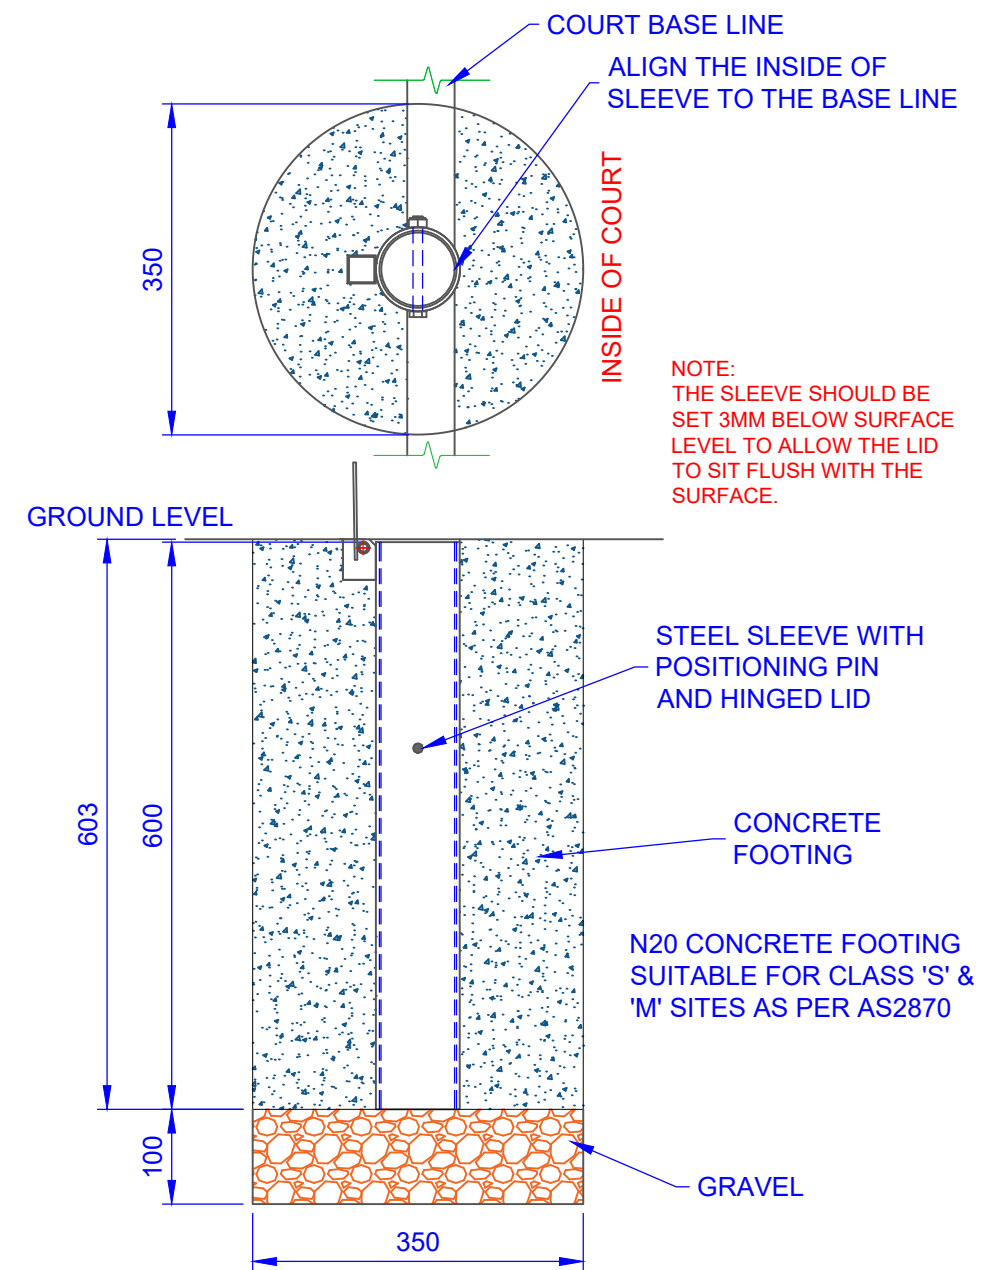

SLEEVE OPTION:
ES76 PVC SLEEVE WITH EL76 LOOSE CAP

SLEEVE OPTION:
EHC76 STEEL SLEEVE WITH HINGED CAP

QTY	ITEM DESCRIPTION
1	BASE POLE (1.77M LONG)
1	TELESCOPIC POLE (1.837M LONG)
1	NR60 NETBALL RING
1	NETBALL NET, CORD & INSTRUCTIONS
1	M12 X 20 MM LOBE KNOB
1	NS76T COLLAR
2	M8 X 30 MM S/S SOCKET HEADED COUNTERSINK CAP SCREWS
OPTIONS FOR SLEEVES	
1	ES76 SLEEVE AND EL76 CAP
1	EHC76 STEEL SLEEVE WITH HINGED CAP

TITLE: NS76Tc NETBALL POST	
DRAWING NUMBER: ASSEMBLY	
WEIGHT: -	CUBIC MEASURE: -

Oz Ring Pty Ltd
 Trading as:
Play Hard Sports Equipment
 ABN 79 066 094 559
 24 Ern Harley Drive
 Burleigh Heads Qld 4220
 Phone: (07) 5593 4494
 Fax: (07) 5593 4338
 Website: www.playhardsports.com.au
 Email: email@playhardsports.com.au