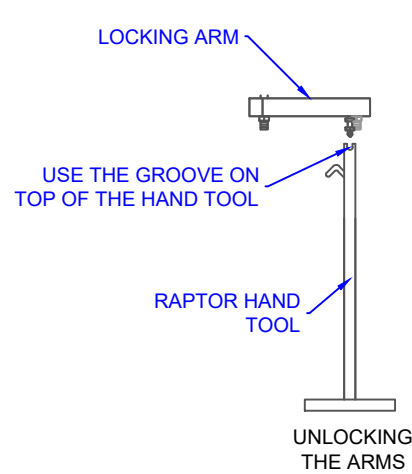

# ASSEMBLY INSTRUCTIONS

TITLE:		RAPTOR 170 SIDE-SWING BASKETBALL TOWER	
DRAWING NUMBER:		RAPTOR 170 ASSEMBLY SHEET 2 OF 2	
WEIGHT:	-	DATE:	19/02/2024

Oz Ring Pty Ltd  
Trading as:  
Play Hard Sports Equipment  
ABN 79 066 094 559  
24 Ern Harley Drive  
Burleigh Heads Qld 4220  
Phone: (07) 5593 4494  
Fax: (07) 5593 4338  
Website: [www.playhardsports.com.au](http://www.playhardsports.com.au)  
Email: [email@playhardsports.com.au](mailto:email@playhardsports.com.au)