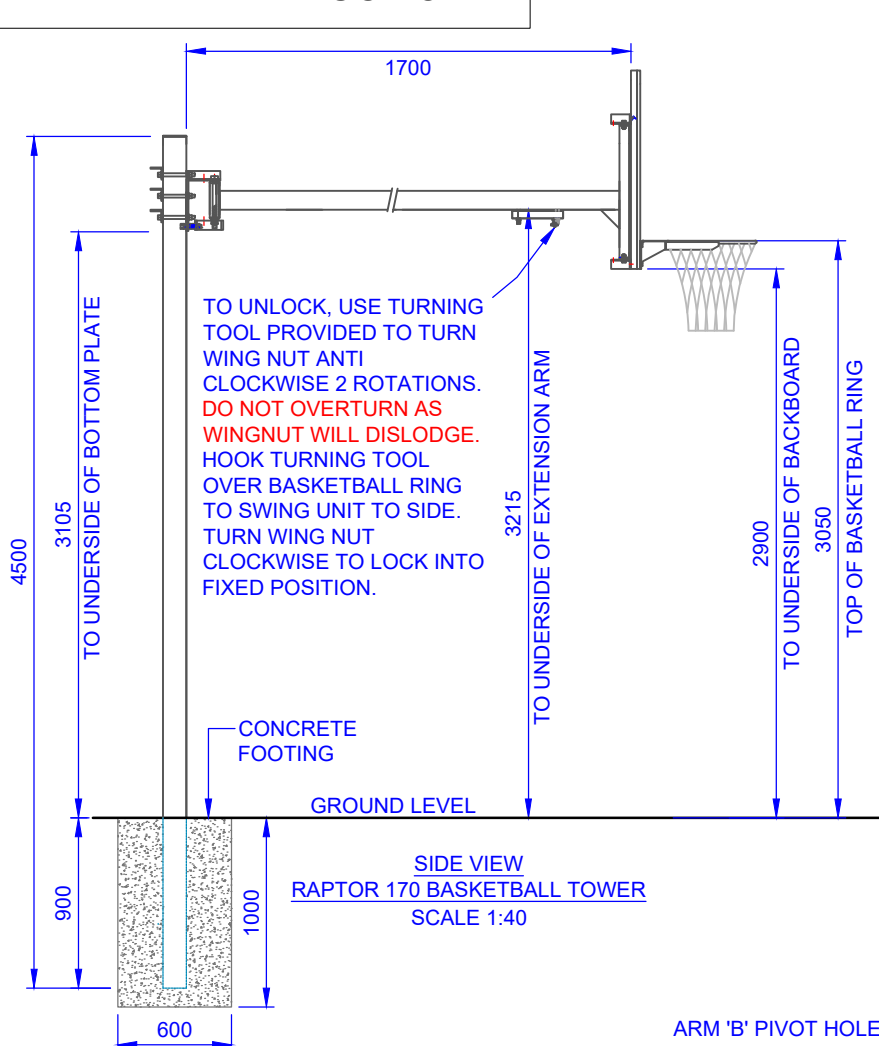

# ASSEMBLY INSTRUCTIONS

TITLE:		RAPTOR 170 SIDE-SWING BASKETBALL TOWER	
DRAWING NUMBER:		RAPTOR 170 ASSEMBLY SHEET 2 OF 2	
WEIGHT:	-	DATE:	19/02/2024

Oz Ring Pty Ltd  
Trading as:  
Play Hard Sports Equipment  
ABN 79 066 094 559  
24 Ern Harley Drive  
Burleigh Heads Qld 4220  
Phone: (07) 5593 4494  
Fax: (07) 5593 4338  
Website: [www.playhardsports.com.au](http://www.playhardsports.com.au)  
Email: [email@playhardsports.com.au](mailto:email@playhardsports.com.au)