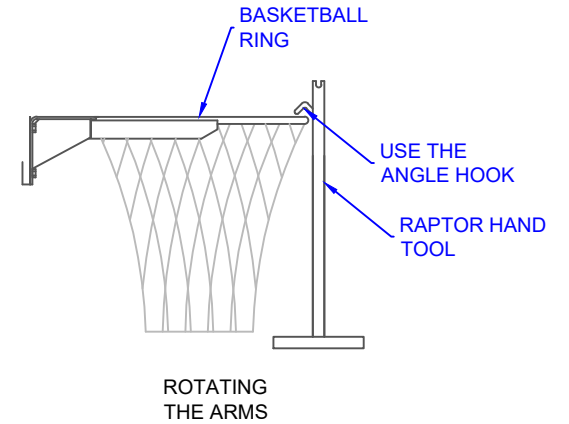

# ASSEMBLY INSTRUCTIONS

TITLE:		RAPTOR 170 SIDE-SWING BASKETBALL TOWER	
DRAWING NUMBER:		RAPTOR 170 ASSEMBLY SHEET 2 OF 2	
WEIGHT:	-	DATE:	19/02/2024

Oz Ring Pty Ltd  
Trading as:  
Play Hard Sports Equipment  
ABN 79 066 094 559  
24 Ern Harley Drive  
Burleigh Heads Qld 4220  
Phone: (07) 5593 4494  
Fax: (07) 5593 4338  
Website: [www.playhardsports.com.au](http://www.playhardsports.com.au)  
Email: [email@playhardsports.com.au](mailto:email@playhardsports.com.au)