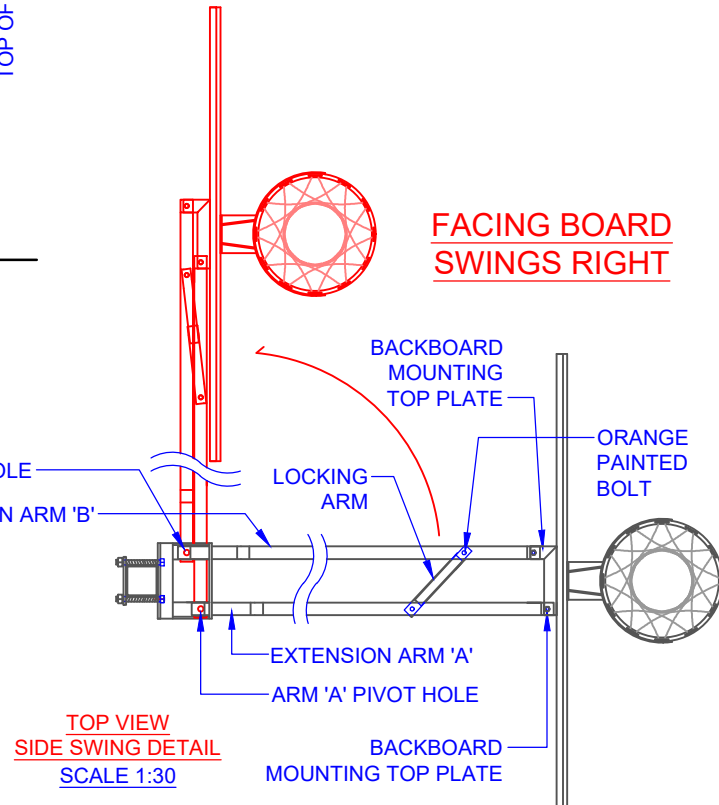

# ASSEMBLY INSTRUCTIONS

TITLE:		RAPTOR 170 SIDE-SWING BASKETBALL TOWER	
DRAWING NUMBER:		RAPTOR 170 ASSEMBLY SHEET 2 OF 2	
WEIGHT:	-	DATE:	19/02/2024

Oz Ring Pty Ltd  
Trading as:  
Play Hard Sports Equipment  
ABN 79 066 094 559  
24 Ern Harley Drive  
Burleigh Heads Qld 4220  
Phone: (07) 5593 4494  
Fax: (07) 5593 4338  
Website: [www.playhardsports.com.au](http://www.playhardsports.com.au)  
Email: [email@playhardsports.com.au](mailto:email@playhardsports.com.au)