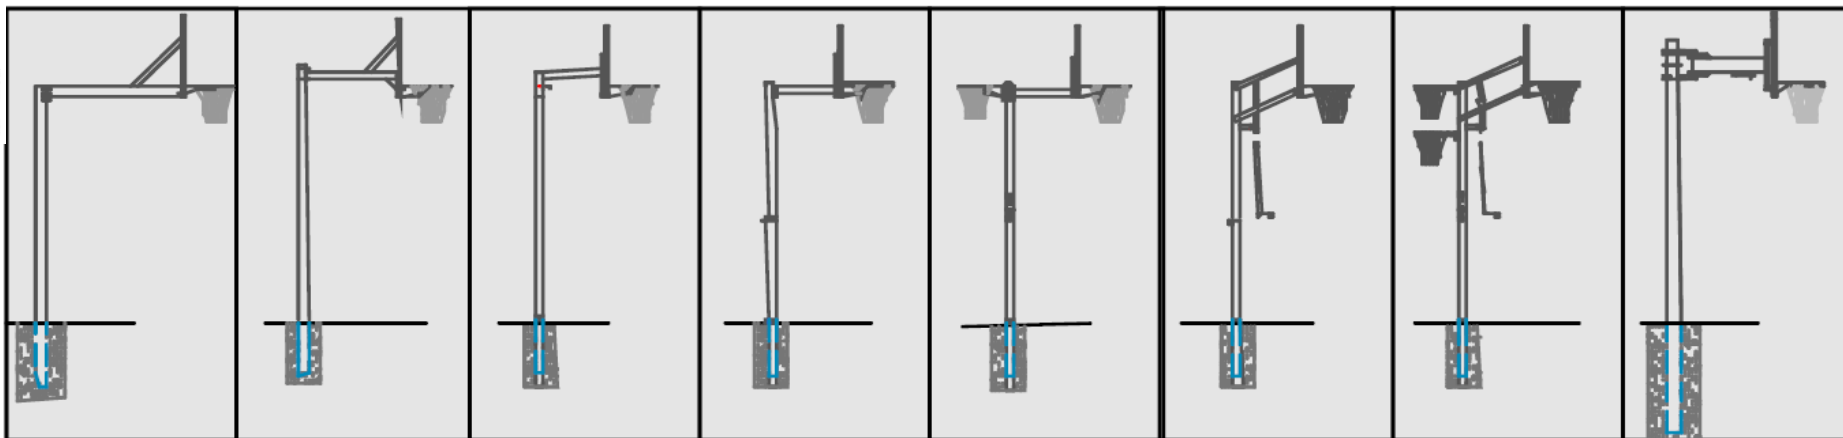

Urban Assault Product Selection Chart

TOWER NAME	MOTHERBOARD	FORCE 10	LEGEND	PLAYMAKER	HOT SHOTS	POWER PRO	GAME CHANGER	RAPTOR 170
TOWER TYPE	Fixed	Fixed	Fixed	Rotating	Rotating + Netball	Height Adjustable	Rotating, Height Adjustable + Netball	Side Swing (with Hand Tool)
BACKBOARD SIZE	1800 x 1050	1800 x 1050	1200 x 900	1200 x 900	1200 x 900	1200 x 900	1200 x 900	1800 x 1050
RING HEIGHT	3050	3050	3050	3050	3050	3050 - 2200	3050 - 2200	3050
OUTREACH LENGTH	1700	1200	850	750	750	750	750	1700
HEIGHT ADJUSTMENT	Additional option: SHF18 Frame		Additional option: SHF12 Frame			Crank (supplied)	Crank (supplied)	Additional option: SHF18 Frame
MAIN POLE SIZE	125mm Sq.	125mm Sq.	89mm Sq.	100mm Round	100mm Round	100mm Round	100mm Round	125mm Sq.
GROUND SLEEVE	x	x	Optional	✓	✓	✓	✓	x
LIMITED WARRANTY	10 Years	10 Years	10 Years	5 Years	5 Years	5 Years	5 Years	5 Years

BACKBOARD OPTIONS

POLYBOARD (19MM)	B1810p (supplied)	B1810p (supplied)						B1810p (supplied)
ACRYLIC (12MM)	B1810a	B1810a						B1810a
GLASS (12MM)	B1810g	B1810g						B1810g
ACRYLIC (10MM)			B1290a (supplied)	B1290a (supplied)	B1290a (supplied)	B1290a (supplied)	B1290a (supplied)	
GLASS (8MM)			B1290g	B1290g	B1290g	B1290g	B1290g	