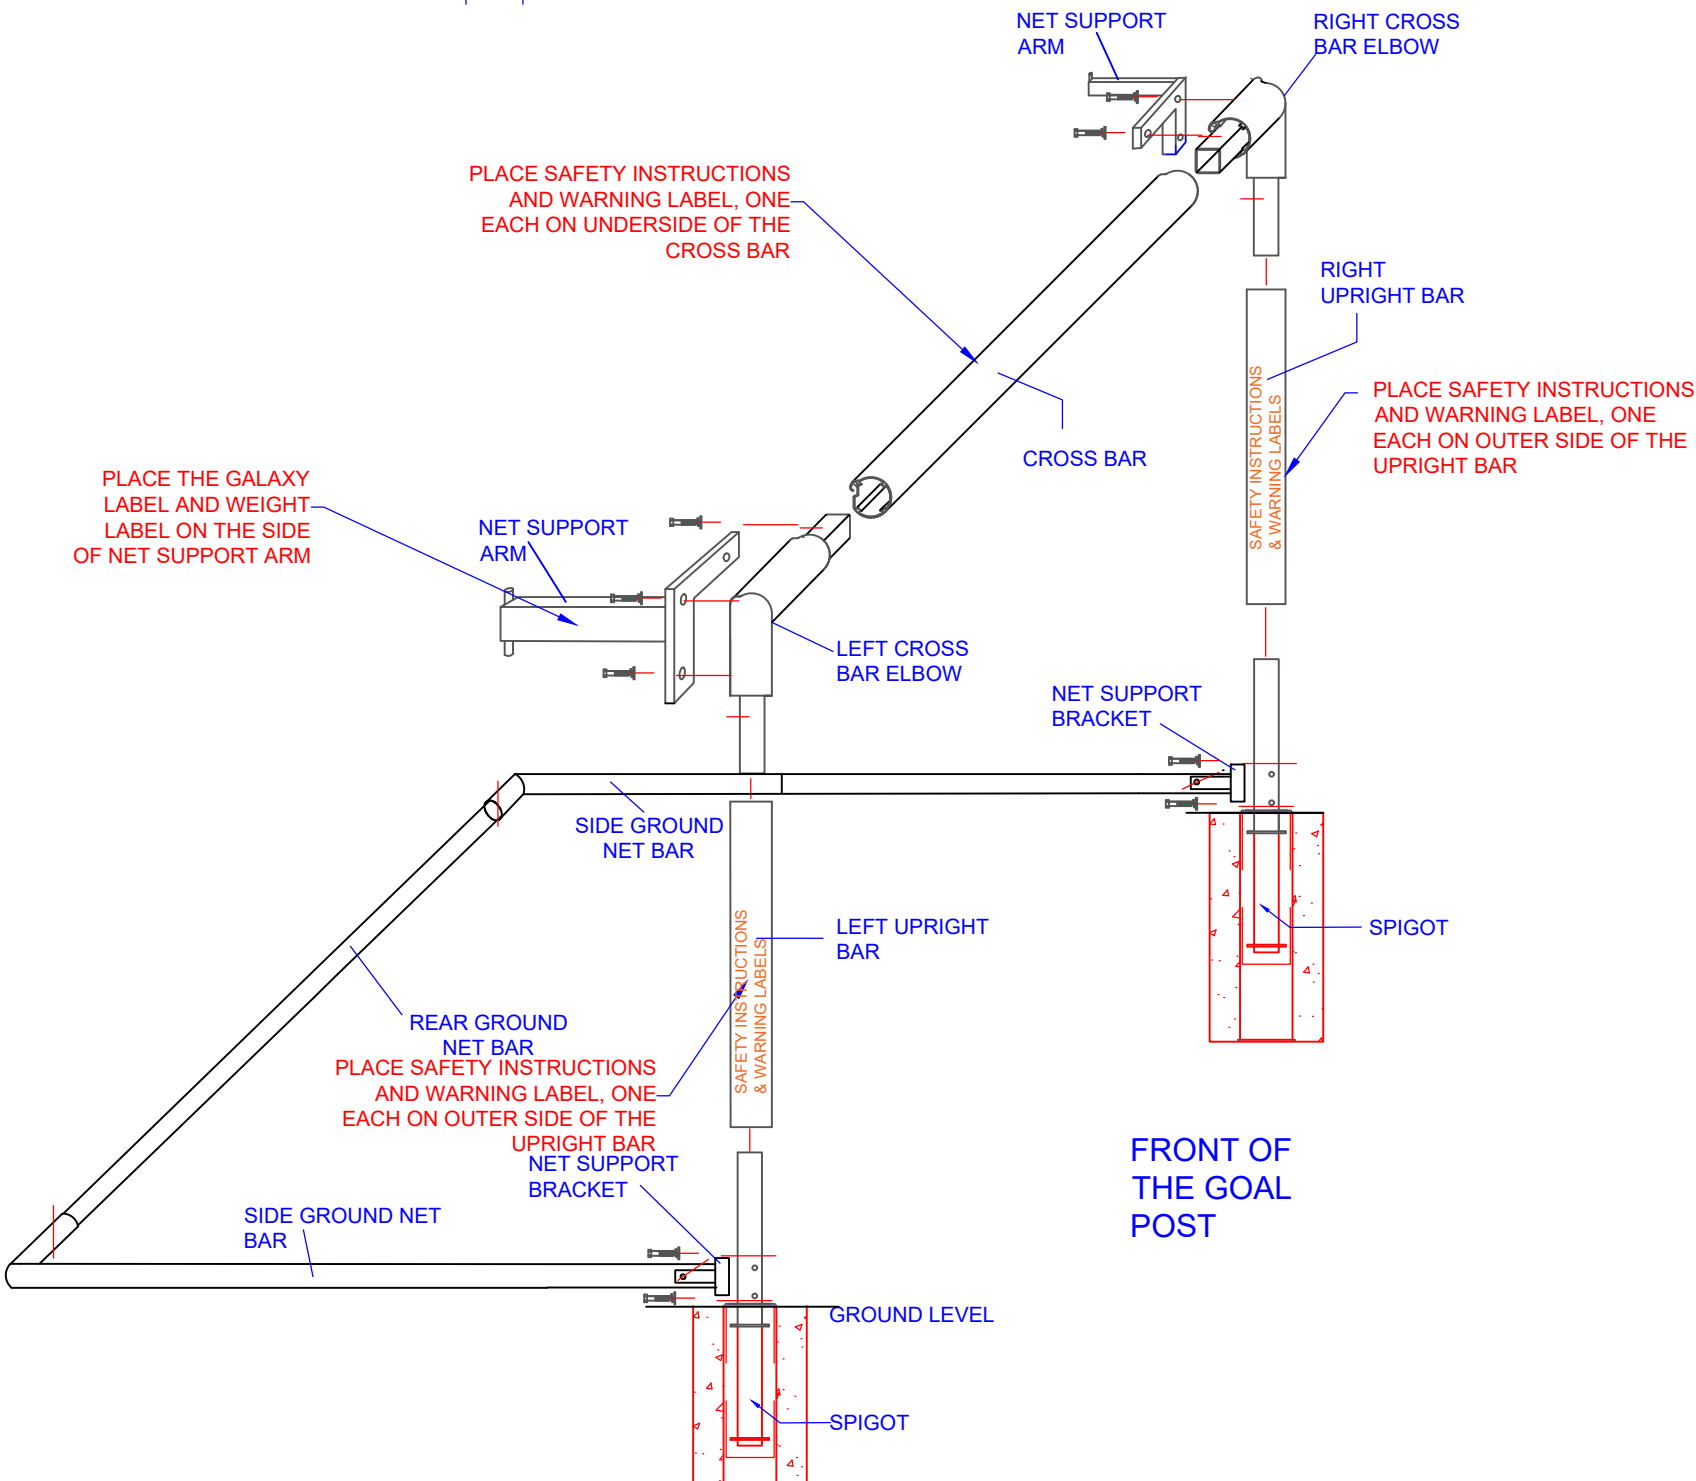

COMPONENTS ONE PAIR of GOALS	
QTY	ITEM
2	CROSS BAR
2	LEFT UPRIGHT WITH SPIGOT
2	RIGHT UPRIGHT WITH SPIGOT
2	REAR GROUND BAR
4	SIDE GROUND BAR
2	CROSS BAR ELBOW - LEFT
2	CROSS BAR ELBOW - RIGHT
2	NET SUPPORT ARM - LEFT
2	NET SUPPORT ARM - RIGHT
2	8 MM PVC TUBE 5100 MM LONG
4	8 MM PVC TUBE 1820 MM LONG
4	GROUND NET SUPPORT BAR BRACKET
20	M10 X 50 MM S/S HEX HEAD BOLT, WASHER & S/WASHER
8	M8 X 50 MM S/S HEX HEAD BOLT, WASHER & NYLOC NUT
2	NET 5.0 X 2.0 X 1.0 X 1.5 M
4	GROUND SLEEVE AND CAP
1	Each Packing, Assembly & Installation sheet

ASSEMBLY INSTRUCTIONS

1. Lay the crossbar and two elbows on the ground, with the cavity facing upwards.
2. Insert the elbows into either side of cross bar and secure them with M10 x 50mm s/s hex head bolts, washers and spring washers.
3. Lay the uprights with spigot in line with the elbows with cavity facing upwards and secure them with M10 x 50 mm s/s hex head bolts, washers and spring washers.
4. Place the ground net bar brackets over the holes in the uprights and insert the M10 x 50mm s/s hex head bolts, washers and spring washers.
5. Place the net support arm over the holes in the elbows and insert the M10 x 50mm s/s hex head bolts, washers and spring washers.
6. Attach the net to the cross bar and uprights while they are lying on the ground by inserting the net edge into the profile then pressing the PVC tube under the track curve.
7. Stand the goal upright and place it into the ground sleeves.
8. Assemble the two side ground net bar and back ground net bar and secure them with M10 x 50 s/s hex head mm bolts and Nyloc nuts
9. Attach the side ground bars to the net bar brackets with M8 x 60mm s/s hex head bolts, washers and Nyloc nuts.
10. Tie the net cord to the net rail pins to reduce sag in the net.