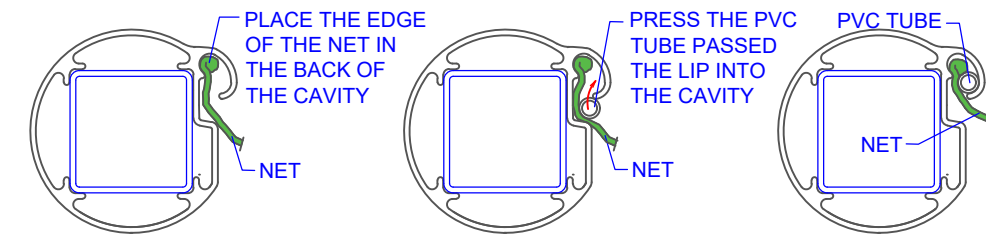

COMPONENTS ONE PAIR of GOALS	
QTY	ITEM
2	CROSS BAR
2	LEFT UPRIGHT WITH SPIGOT
2	RIGHT UPRIGHT WITH SPIGOT
2	REAR GROUND BAR
4	SIDE GROUND BAR
2	CROSS BAR ELBOW - LEFT
2	CROSS BAR ELBOW - RIGHT
2	NET SUPPORT ARM - LEFT
2	NET SUPPORT ARM - RIGHT
2	8 MM PVC TUBE 5100 MM LONG
4	8 MM PVC TUBE 1820 MM LONG
4	GROUND NET SUPPORT BAR BRACKET
20	M10 X 50 MM S/S HEX HEAD BOLT, WASHER & S/WASHER
8	M8 X 50 MM S/S HEX HEAD BOLT, WASHER & NYLOC NUT
2	NET 5.0 X 2.0 X 1.0 X 1.5 M
4	GROUND SLEEVE AND CAP
1	Each Packing, Assembly & Installation sheet

ASSEMBLY INSTRUCTIONS

1. Lay the crossbar and two elbows on the ground, with the cavity facing upwards.
2. Insert the elbows into either side of cross bar and secure them with M10 x 50mm s/s hex head bolts, washers and spring washers.
3. Lay the uprights with spigot in line with the elbows with cavity facing upwards and secure them with M10 x 50 mm s/s hex head bolts, washers and spring washers.
4. Place the ground net bar brackets over the holes in the uprights and insert the M10 x 50mm s/s hex head bolts, washers and spring washers.
5. Place the net support arm over the holes in the elbows and insert the M10 x 50mm s/s hex head bolts, washers and spring washers.
6. Attach the net to the cross bar and uprights while they are lying on the ground by inserting the net edge into the profile then pressing the PVC tube under the track curve.
7. Stand the goal upright and place it into the ground sleeves.
8. Assemble the two side ground net bar and back ground net bar and secure them with M10 x 50 s/s hex head mm bolts and Nyloc nuts
9. Attach the side ground bars to the net bar brackets with M8 x 60mm s/s hex head bolts, washers and Nyloc nuts.
10. Tie the net cord to the net rail pins to reduce sag in the net.